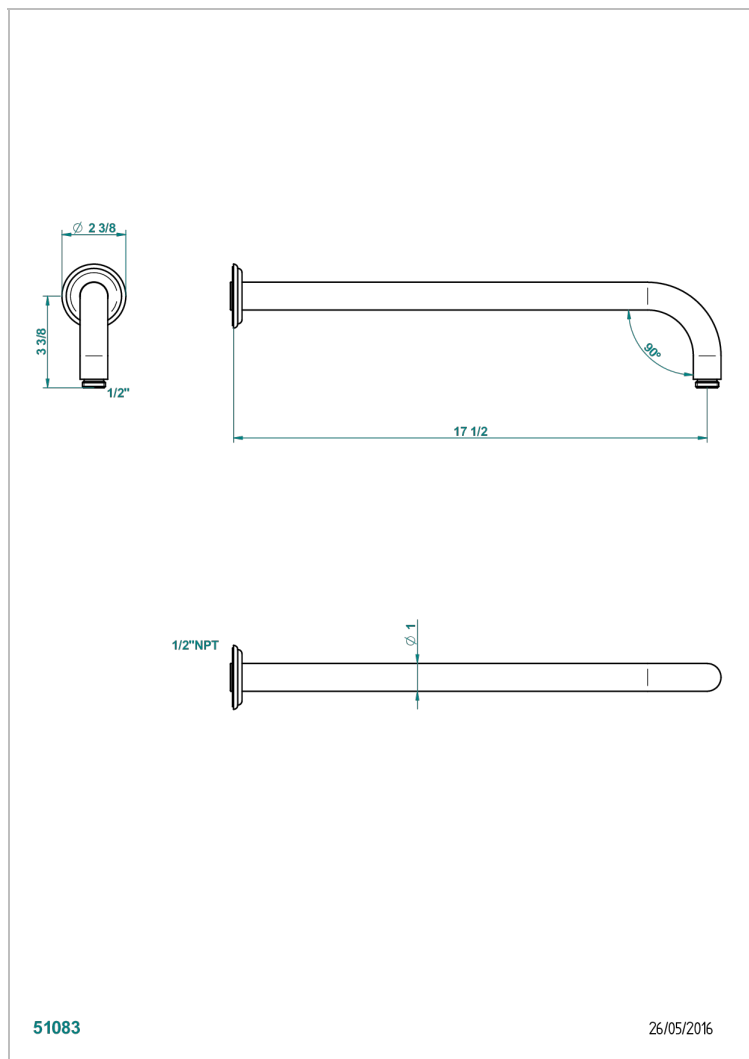

VOGUE BLACK ONYX

A8P-84L/US

Horizontal shower arm, 90°, lg: 17"

THG[®]
PARIS

CHARACTERISTIC

- Vogue black onyx
- Horizontal shower arm, 90°, lg: 17"

AVAILABLE FINITIONS

Black ceram - D30
Blush PVD - H62
Brass color PVD - H49
Brown bronze color PVD - F33
Chrome polished - A02
Chrome polished / gold polished - G02

Copper antique matt, coated - H07
Gold color PVD - H52
Gold mat - F07
Gold polished - F01
Graphite PVD - H64
Light coated bronze - D01

Matt Umber PVD - H67
Matt blush PVD - H60
Matt brass color PVD - H50
Matt brown bronze color PVD - F34
Matt chrome (American satin) - C02
Matt gold color PVD - H53

Matt graphite PVD - H65
Matt nickel (American satin) - C01
Matt nickel color PVD - H56
Nickel antique / Sovereign - H28
Nickel color PVD - H55
Nickel polished - B01

Soft gold - F30
Soft matt gold - F31
Umber PVD - H66