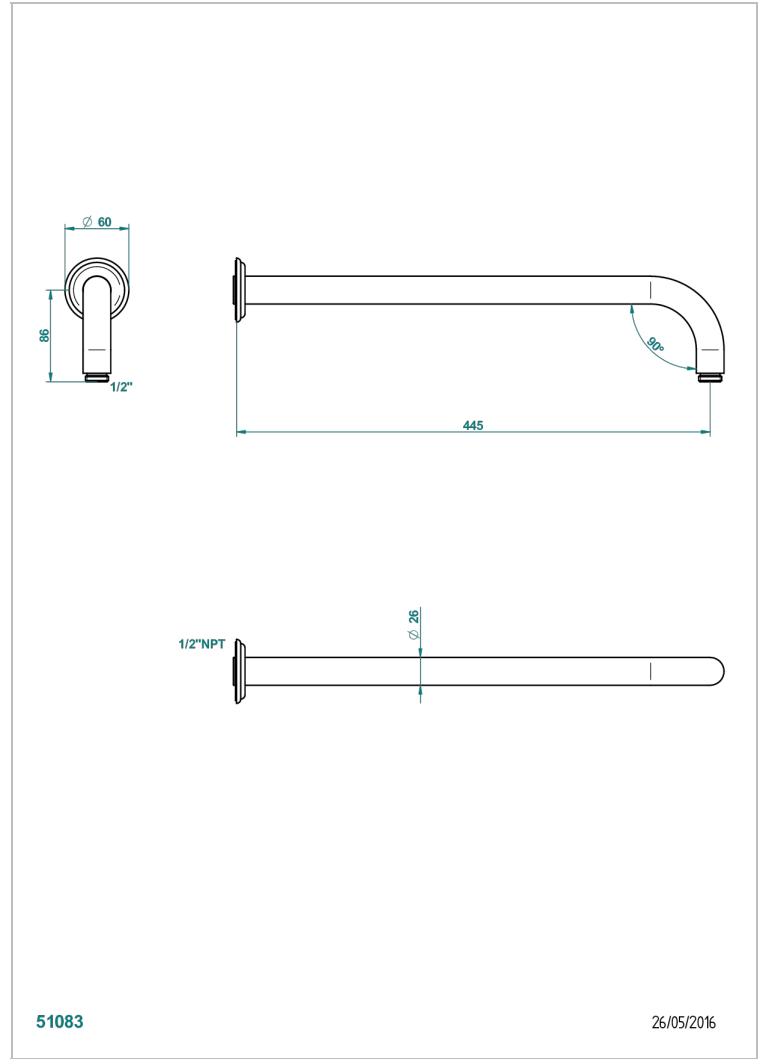

VOGUE RED JASPER

A8N-84L/US

Horizontal shower arm, 90°, lg: 17"

THG[®]
PARIS

CHARACTERISTIC

- Vogue red Jasper
- Horizontal shower arm, 90°, lg: 17"

AVAILABLE FINITIONS

Black ceram - D30
Blush PVD - H62
Brass color PVD - H49
Brown bronze color PVD - F33
Chrome polished - A02
Chrome polished / gold polished - G02

Copper antique matt, coated - H07
Gold color PVD - H52
Gold mat - F07
Gold polished - F01
Graphite PVD - H64
Light coated bronze - D01

Matt Umber PVD - H67
Matt blush PVD - H60
Matt brass color PVD - H50
Matt brown bronze color PVD - F34
Matt chrome (American satin) - C02
Matt gold color PVD - H53

Matt graphite PVD - H65
Matt nickel (American satin) - C01
Matt nickel color PVD - H56
Nickel antique / Sovereign - H28
Nickel color PVD - H55
Nickel polished - B01

Soft gold - F30
Soft matt gold - F31
Umber PVD - H66