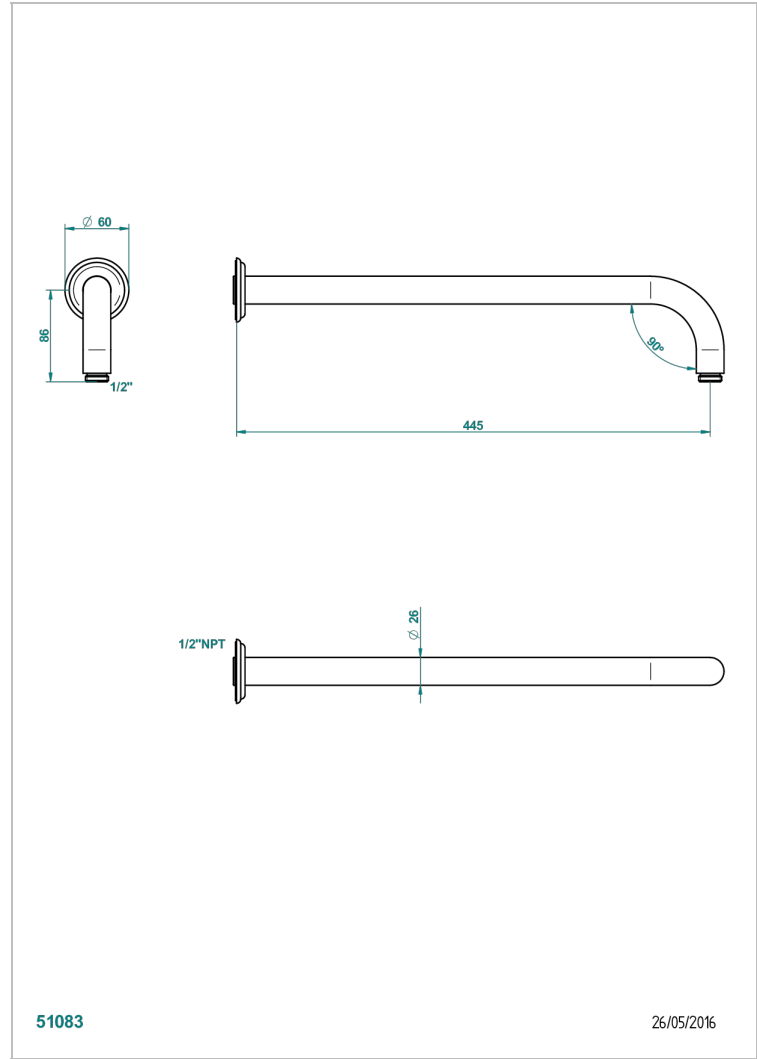

VOGUE MALACHITE

A8M-84L/US

Horizontal shower arm, 90°, lg: 17"

THG[®]
PARIS

51083

26/05/2016

CHARACTERISTIC

- Vogue Malachite
- Horizontal shower arm, 90°, lg: 17"