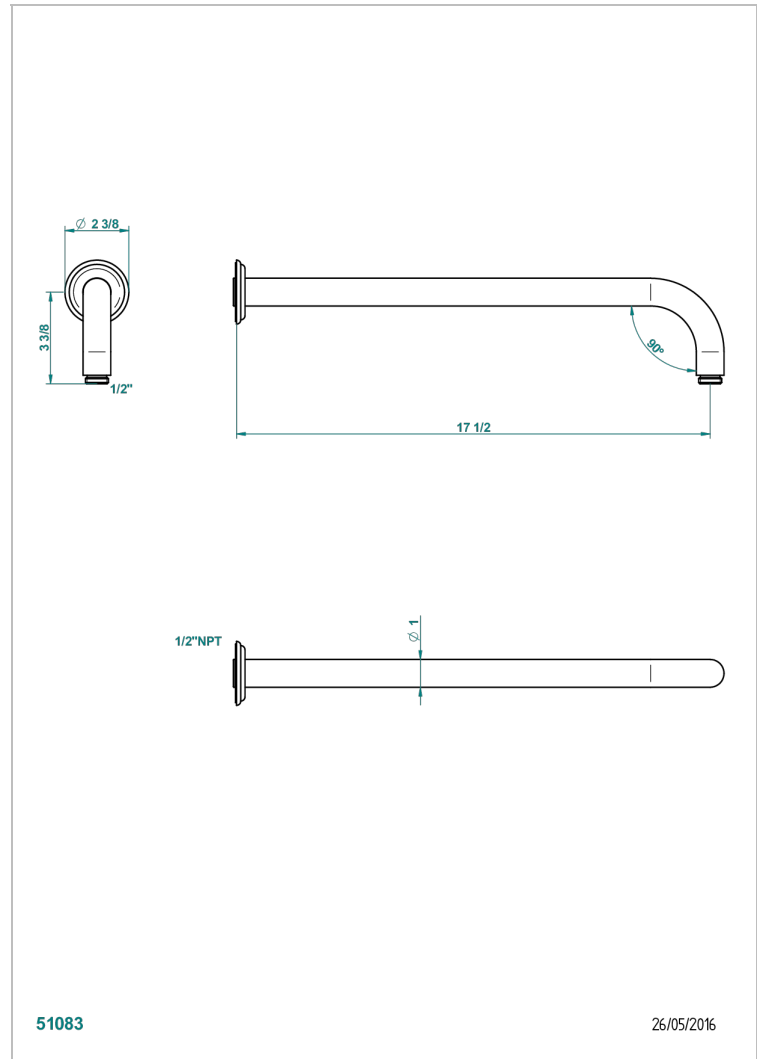

VOGUE MALACHITE

A8M-84L/US

Horizontal shower arm, 90°, lg: 17"

THG[®]
PARIS

CHARACTERISTIC

- Vogue Malachite
- Horizontal shower arm, 90°, lg: 17"

AVAILABLE FINITIONS

Black ceram - D30
Blush PVD - H62
Brass color PVD - H49
Brown bronze color PVD - F33
Chrome polished - A02
Chrome polished / gold polished - G02

Copper antique matt, coated - H07
Gold color PVD - H52
Gold mat - F07
Gold polished - F01
Graphite PVD - H64
Light coated bronze - D01

Matt Umber PVD - H67
Matt blush PVD - H60
Matt brass color PVD - H50
Matt brown bronze color PVD - F34
Matt chrome (American satin) - C02
Matt gold color PVD - H53

Matt graphite PVD - H65
Matt nickel (American satin) - C01
Matt nickel color PVD - H56
Nickel antique / Sovereign - H28
Nickel color PVD - H55
Nickel polished - B01

Soft gold - F30
Soft matt gold - F31
Umber PVD - H66