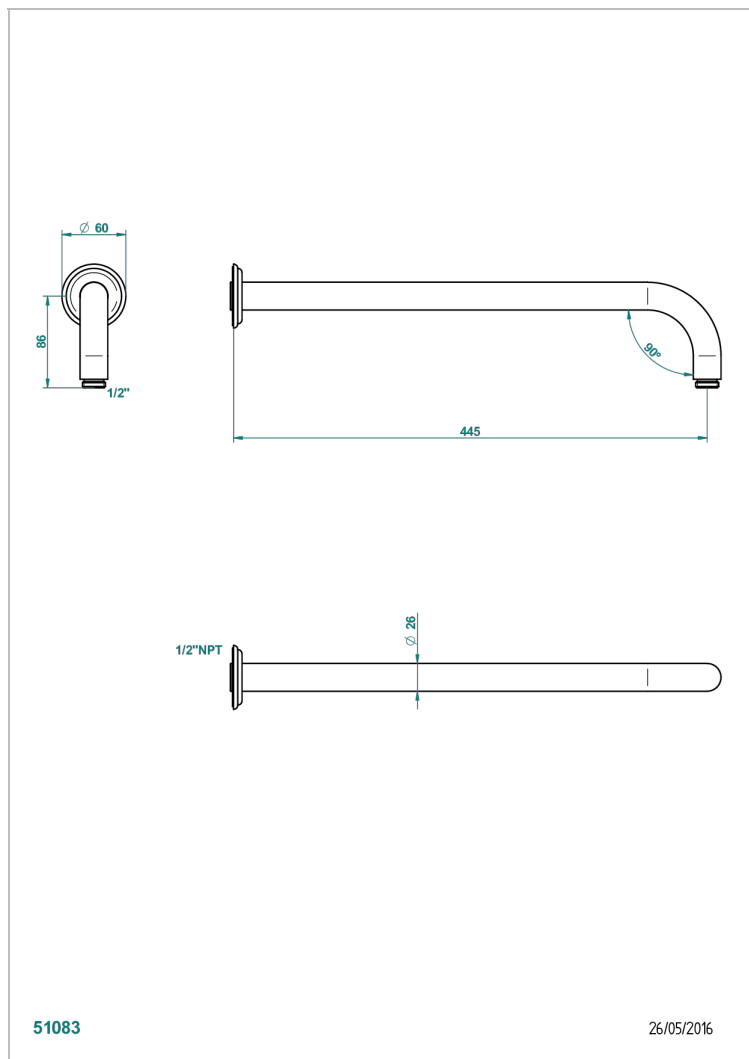

MARQUISE PLATINUM DECOR

A7G-84L/US

Horizontal shower arm, 90°, lg: 17"

THG[®]
PARIS

CHARACTERISTIC

- Marquise platinum decor
- Horizontal shower arm, 90°, lg: 17"

AVAILABLE FINITIONS

Black ceram - D30
Blush PVD - H62
Brass color PVD - H49
Brown bronze color PVD - F33
Chrome polished - A02
Chrome polished / gold polished - G02

Copper antique matt, coated - H07
Gold color PVD - H52
Gold mat - F07
Gold polished - F01
Graphite PVD - H64
Light coated bronze - D01

Matt Umber PVD - H67
Matt blush PVD - H60
Matt brass color PVD - H50
Matt brown bronze color PVD - F34
Matt chrome (American satin) - C02
Matt gold color PVD - H53

Matt graphite PVD - H65
Matt nickel (American satin) - C01
Matt nickel color PVD - H56
Nickel antique / Sovereign - H28
Nickel color PVD - H55
Nickel polished - B01

Soft gold - F30
Soft matt gold - F31
Umber PVD - H66