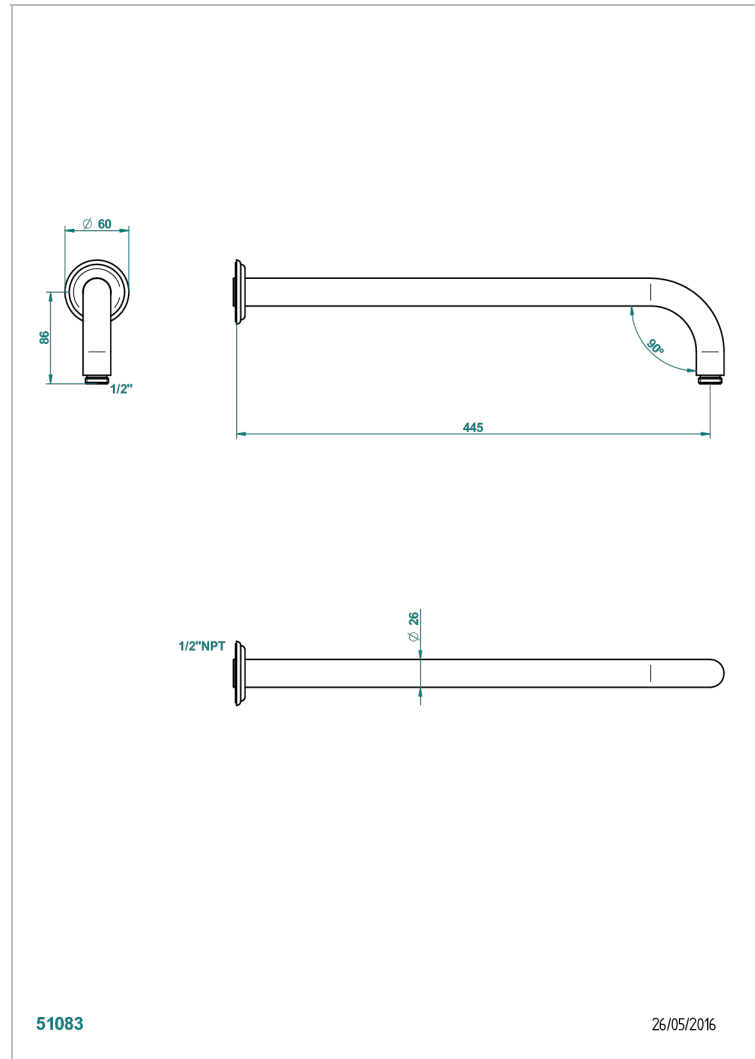

MARQUISE GOLD DECOR

A7F-84L/US

Horizontal shower arm, 90°, lg: 17"

THG[®]
PARIS

51083

26/05/2016

CHARACTERISTIC

- Marquise Gold decor
- Horizontal shower arm, 90°, lg: 17"

AVAILABLE FINITIONS

Black ceram - D30
Blush PVD - H62
Brass color PVD - H49
Brown bronze color PVD - F33
Chrome polished - A02
Chrome polished / gold polished - G02

Copper antique matt, coated - H07
Gold color PVD - H52
Gold mat - F07
Gold polished - F01
Graphite PVD - H64
Light coated bronze - D01