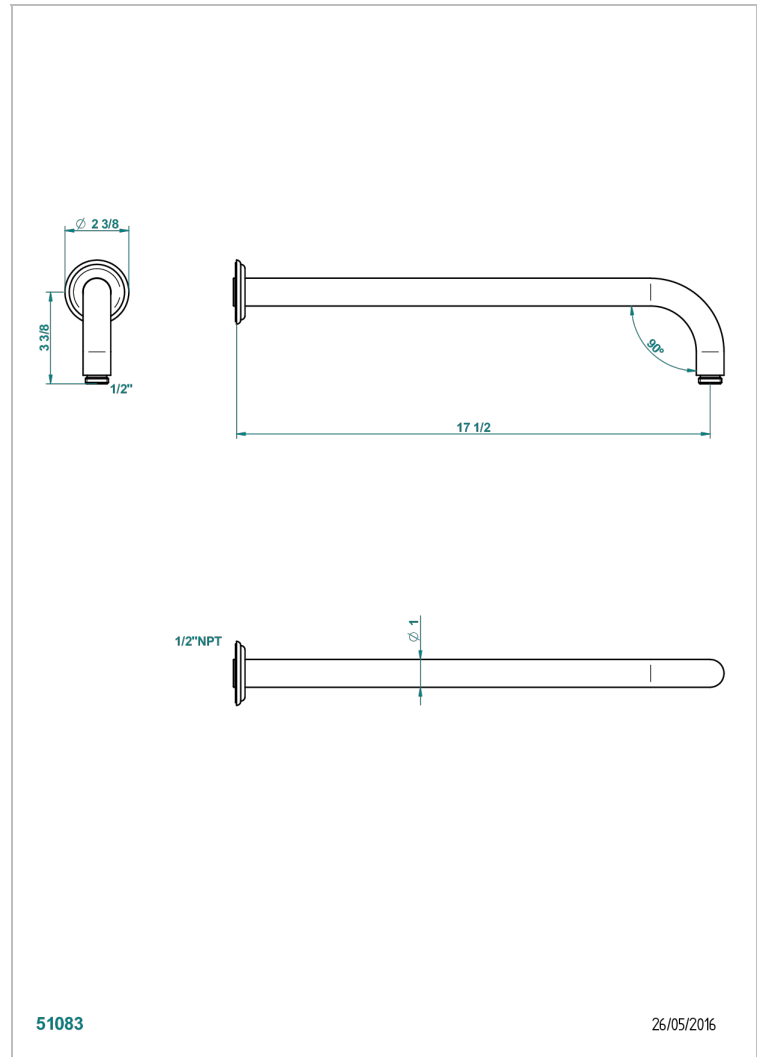

MARQUISE GOLD DECOR

A7F-84L/US

Horizontal shower arm, 90°, lg: 17"

THG[®]
PARIS

51083

26/05/2016

CHARACTERISTIC

- Marquise Gold decor
- Horizontal shower arm, 90°, lg: 17"