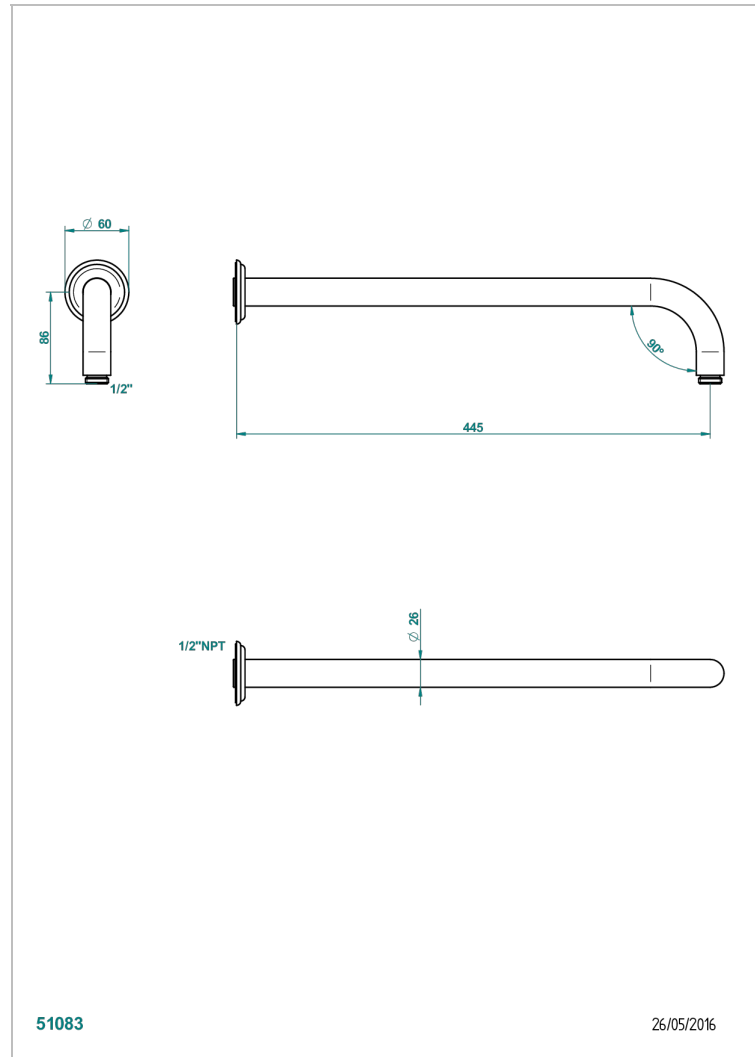

ITHAQUE PLATINUM DECOR

A7B-84L/US

Horizontal shower arm, 90°, lg: 17"

THG[®]
PARIS

CHARACTERISTIC

- Ithaque Platinum decor
- Horizontal shower arm, 90°, lg: 17"

AVAILABLE FINITIONS

Black ceram - D30
Blush PVD - H62
Brass color PVD - H49
Brown bronze color PVD - F33
Chrome polished - A02
Chrome polished / gold polished - G02

Copper antique matt, coated - H07
Gold color PVD - H52
Gold mat - F07
Gold polished - F01
Graphite PVD - H64
Light coated bronze - D01

Matt Umber PVD - H67
Matt blush PVD - H60
Matt brass color PVD - H50
Matt brown bronze color PVD - F34
Matt chrome (American satin) - C02
Matt gold color PVD - H53

Matt graphite PVD - H65
Matt nickel (American satin) - C01
Matt nickel color PVD - H56
Nickel antique / Sovereign - H28
Nickel color PVD - H55
Nickel polished - B01

Soft gold - F30
Soft matt gold - F31
Umber PVD - H66