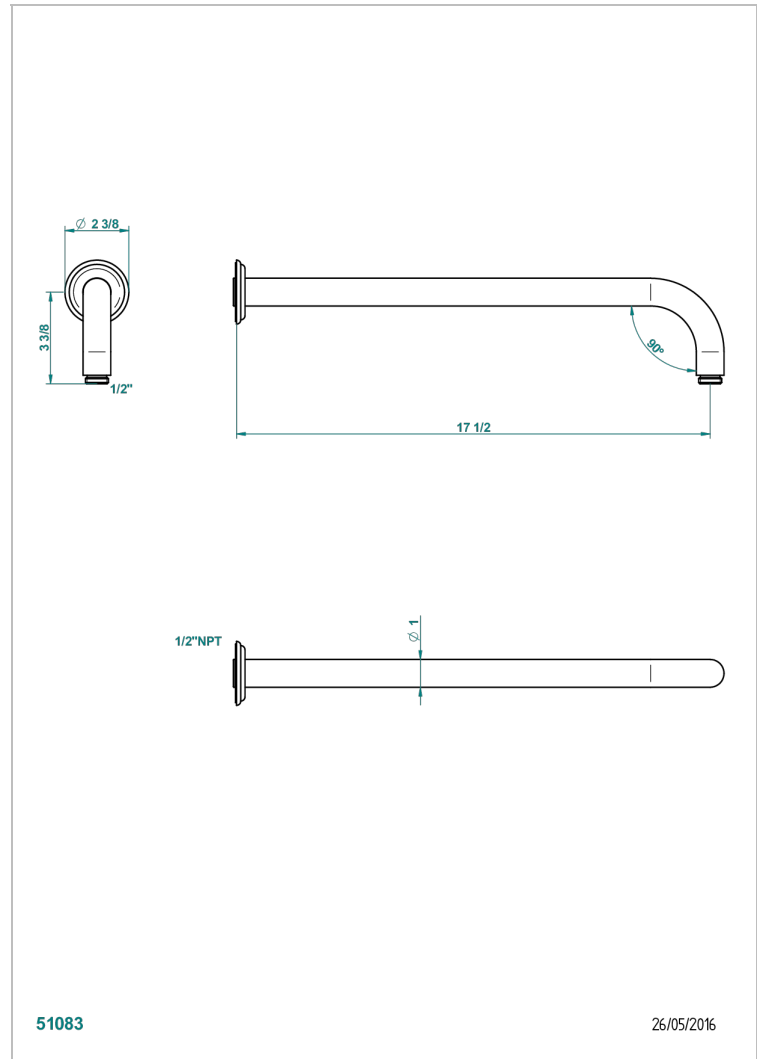

ITHAQUE PLATINUM DECOR

A7B-84L/US

Horizontal shower arm, 90°, lg: 17"

THG[®]
PARIS

CHARACTERISTIC

- Ithaque Platinum decor
- Horizontal shower arm, 90°, lg: 17"

AVAILABLE FINITIONS

Black ceram - D30
Blush PVD - H62
Brass color PVD - H49
Brown bronze color PVD - F33
Chrome polished - A02
Chrome polished / gold polished - G02

Copper antique matt, coated - H07
Gold color PVD - H52
Gold mat - F07
Gold polished - F01
Graphite PVD - H64
Light coated bronze - D01

Matt Umber PVD - H67
Matt blush PVD - H60
Matt brass color PVD - H50
Matt brown bronze color PVD - F34
Matt chrome (American satin) - C02
Matt gold color PVD - H53

Matt graphite PVD - H65
Matt nickel (American satin) - C01
Matt nickel color PVD - H56
Nickel antique / Sovereign - H28
Nickel color PVD - H55
Nickel polished - B01

Soft gold - F30
Soft matt gold - F31
Umber PVD - H66