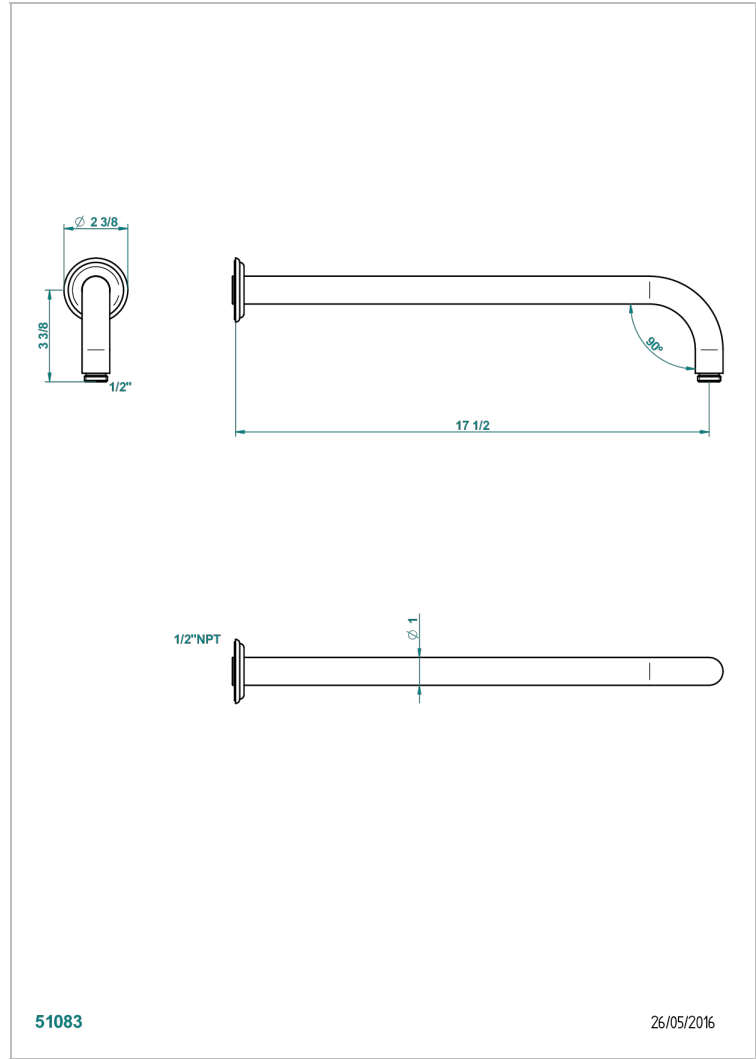

ITHAQUE GOLD DECOR

A7A-84L/US

Horizontal shower arm, 90°, lg: 17"

THG[®]
PARIS

CHARACTERISTIC

- Ithaque Gold decor
- Horizontal shower arm, 90°, lg: 17"

AVAILABLE FINITIONS

Black ceram - D30
Blush PVD - H62
Brass color PVD - H49
Brown bronze color PVD - F33
Chrome polished - A02
Chrome polished / gold polished - G02

Copper antique matt, coated - H07
Gold color PVD - H52
Gold mat - F07
Gold polished - F01
Graphite PVD - H64
Light coated bronze - D01

Matt Umber PVD - H67
Matt blush PVD - H60
Matt brass color PVD - H50
Matt brown bronze color PVD - F34
Matt chrome (American satin) - C02
Matt gold color PVD - H53

Matt graphite PVD - H65
Matt nickel (American satin) - C01
Matt nickel color PVD - H56
Nickel antique / Sovereign - H28
Nickel color PVD - H55
Nickel polished - B01

Soft gold - F30
Soft matt gold - F31
Umber PVD - H66