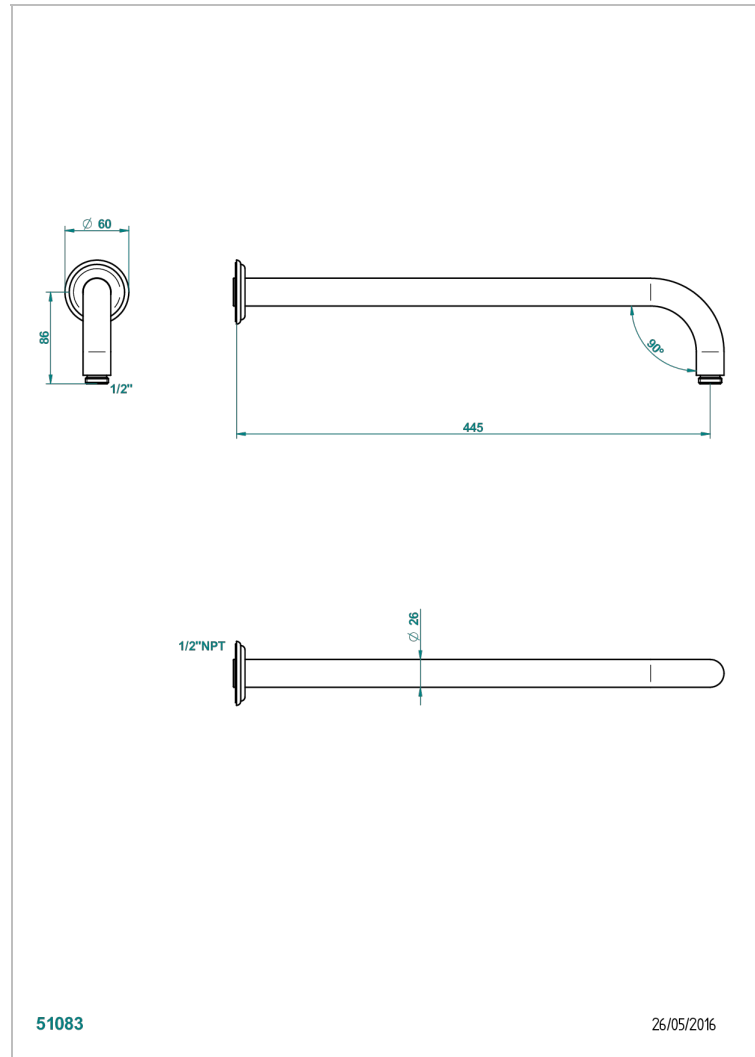

# CHEVERNY MALACHITE

A1S-84L/US

Horizontal shower arm, 90°, lg: 17"

51083

26/05/2016

## CHARACTERISTIC

- Cheverny Malachite
- Horizontal shower arm, 90°, lg: 17"