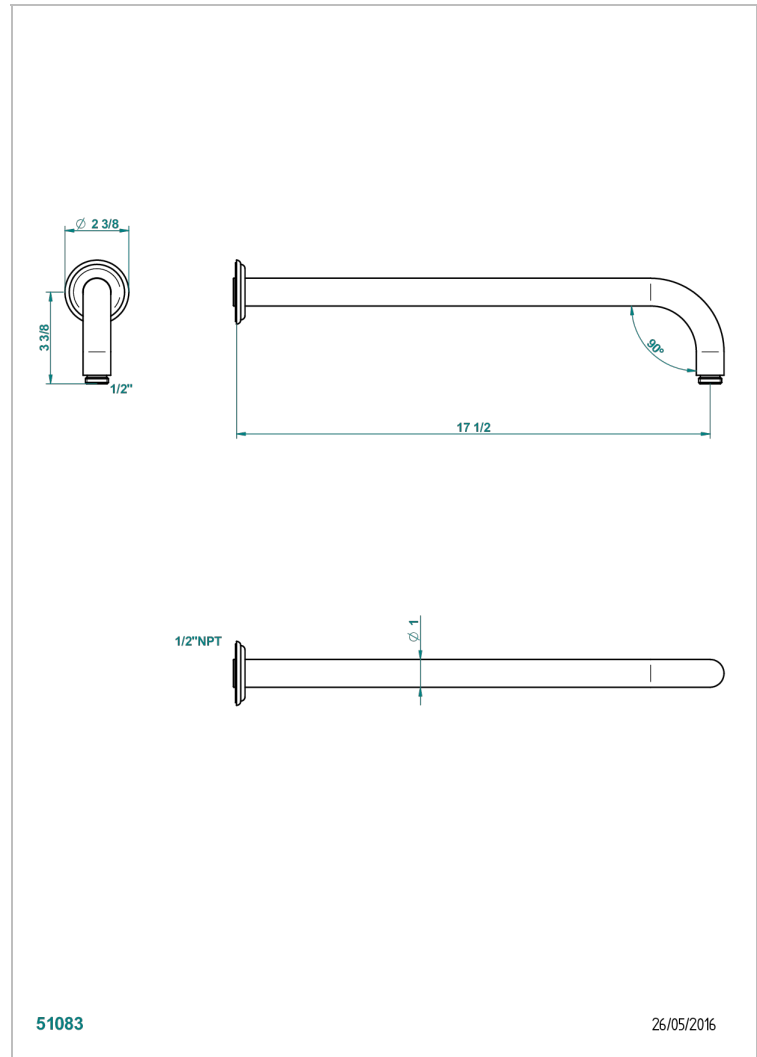

CHEVERNY MALACHITE

A1S-84L/US

Horizontal shower arm, 90°, lg: 17"

THG[®]
PARIS

CHARACTERISTIC

- Cheverny Malachite
- Horizontal shower arm, 90°, lg: 17"

AVAILABLE FINITIONS

Black ceram - D30
Blush PVD - H62
Brass color PVD - H49
Brown bronze color PVD - F33
Chrome polished - A02
Chrome polished / gold polished - G02

Matt nickel color PVD - H56
Nickel antique / Sovereign - H28
Nickel color PVD - H55
Nickel polished - B01
Soft gold - F30
Soft matt gold - F31

Umber PVD - H66