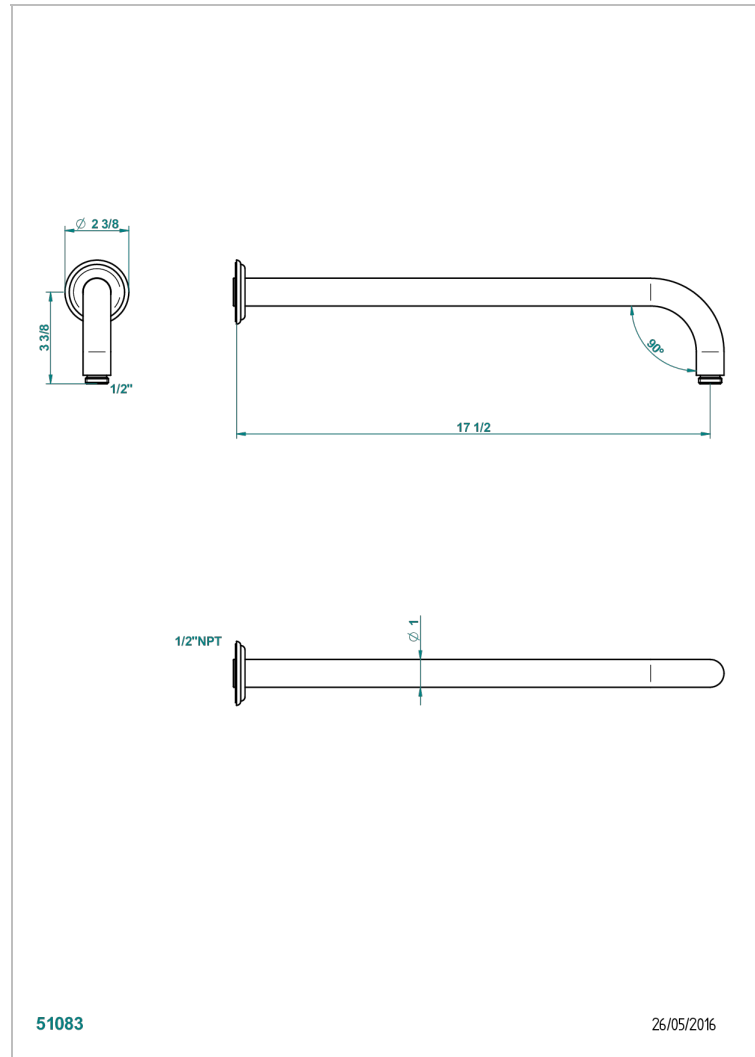

AMBOISE BLACK ONYX

A1M-84L/US

Horizontal shower arm, 90°, lg: 17"

CHARACTERISTIC

- Amboise Black Onyx
- Horizontal shower arm, 90°, lg: 17"

AVAILABLE FINITIONS

Black ceram - D30
Blush PVD - H62
Brass color PVD - H49
Brown bronze color PVD - F33
Chrome polished - A02
Chrome polished / gold polished - G02

Gold color PVD - H52
Gold mat - F07
Gold polished - F01
Graphite PVD - H64
Matt Umber PVD - H67
Matt blush PVD - H60

Matt brass color PVD - H50
Matt brown bronze color PVD - F34
Matt chrome (American satin) - C02
Matt gold color PVD - H53
Matt graphite PVD - H65
Matt nickel (American satin) - C01

Matt nickel color PVD - H56
Nickel antique / Sovereign - H28
Nickel color PVD - H55
Nickel polished - B01
Soft gold - F30
Soft matt gold - F31

Umber PVD - H66