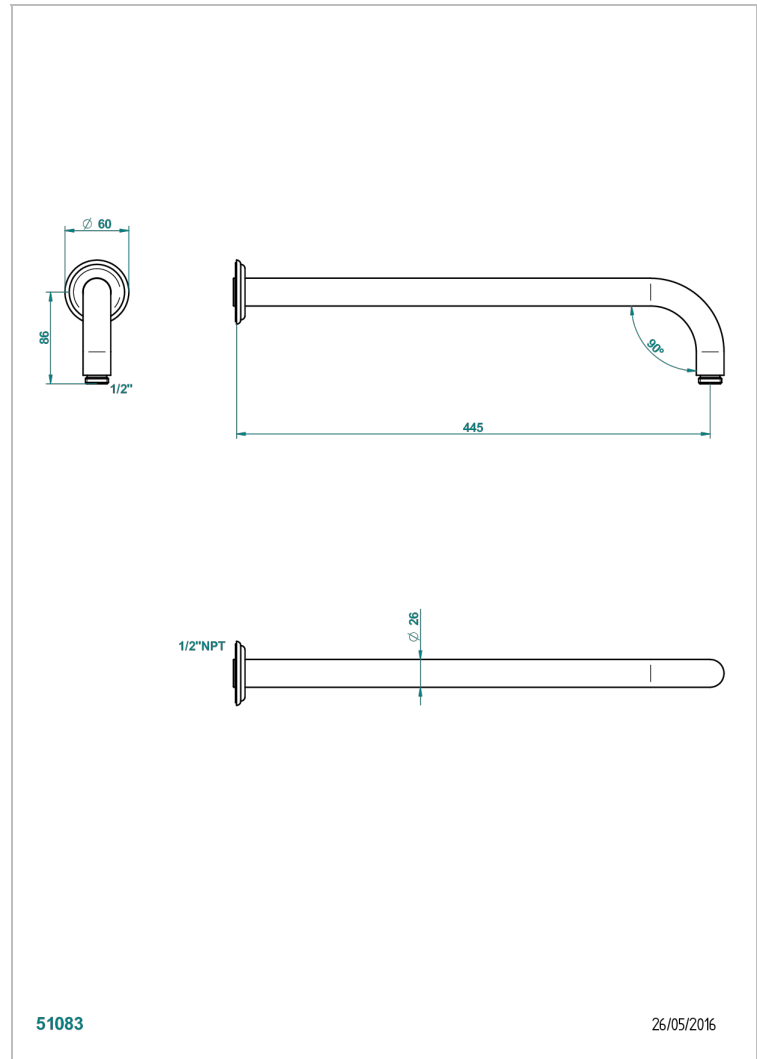

AMBOISE RED JASPER

A1L-84L/US

Horizontal shower arm, 90°, lg: 17"

CHARACTERISTIC

- Amboise Red Jasper
- Horizontal shower arm, 90°, lg: 17"

AVAILABLE FINITIONS

Black ceram - D30
Blush PVD - H62
Brass color PVD - H49
Brown bronze color PVD - F33
Chrome polished - A02
Chrome polished / gold polished - G02

Gold color PVD - H52
Gold mat - F07
Gold polished - F01
Graphite PVD - H64
Matt Umber PVD - H67
Matt blush PVD - H60

Matt brass color PVD - H50
Matt brown bronze color PVD - F34
Matt chrome (American satin) - C02
Matt gold color PVD - H53
Matt graphite PVD - H65
Matt nickel (American satin) - C01

Matt nickel color PVD - H56
Nickel antique / Sovereign - H28
Nickel color PVD - H55
Nickel polished - B01
Soft gold - F30
Soft matt gold - F31

Umber PVD - H66