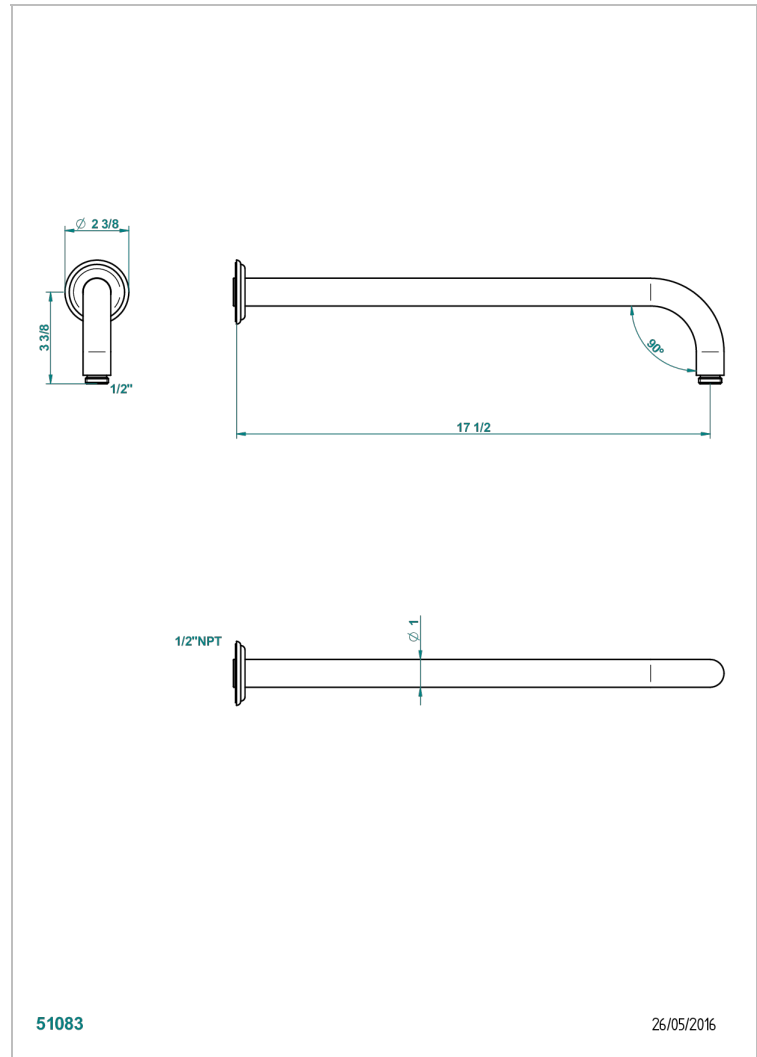

AMBOISE RED JASPER

A1L-84L/US

Horizontal shower arm, 90°, lg: 17"

CHARACTERISTIC

- Amboise Red Jasper
- Horizontal shower arm, 90°, lg: 17"

AVAILABLE FINITIONS

Black ceram - D30
Blush PVD - H62
Brass color PVD - H49
Brown bronze color PVD - F33
Chrome polished - A02
Chrome polished / gold polished - G02

Matt nickel color PVD - H56
Nickel antique / Sovereign - H28
Nickel color PVD - H55
Nickel polished - B01
Soft gold - F30
Soft matt gold - F31

Umber PVD - H66