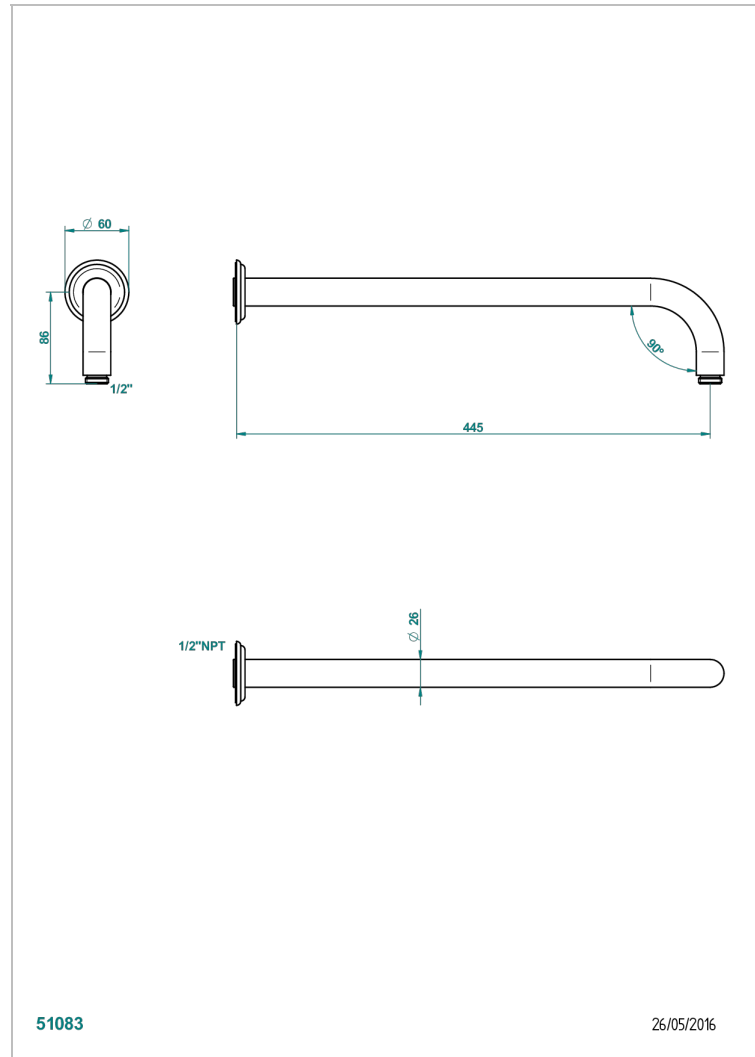

AMBOISE MALACHITE

A1J-84L/US

Horizontal shower arm, 90°, lg: 17"

THG[®]
PARIS

51083

26/05/2016

CHARACTERISTIC

- Amboise Malachite
- Horizontal shower arm, 90°, lg: 17"

Umber PVD - H66