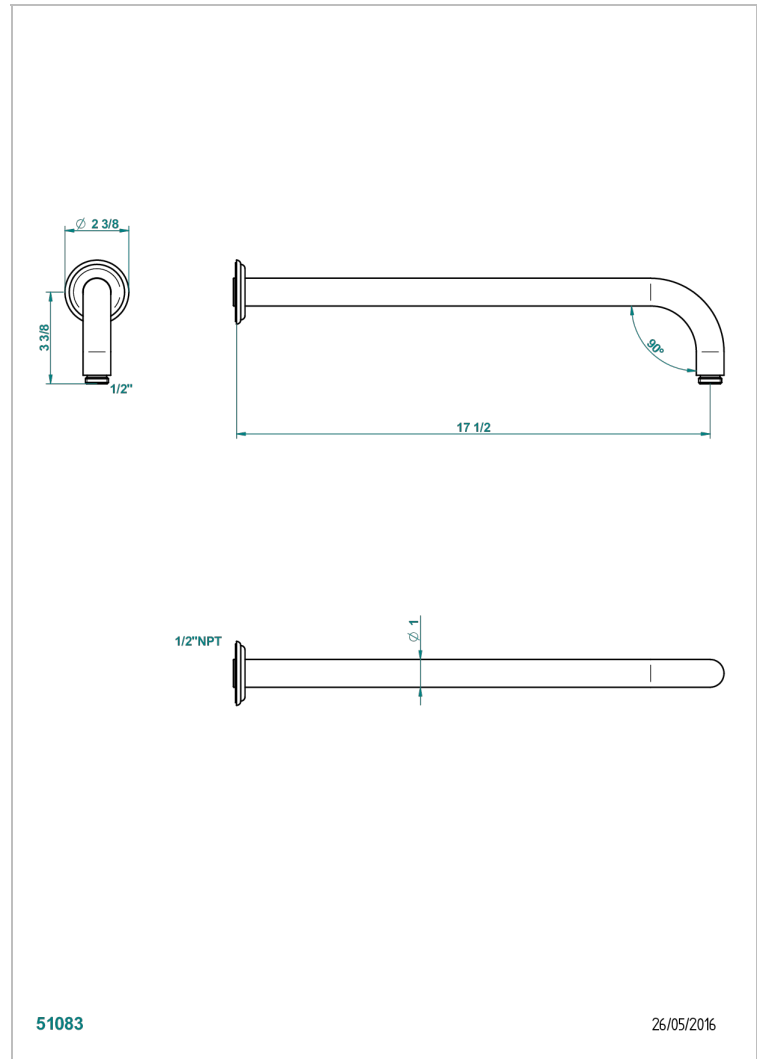

# AMBOISE MALACHITE

A1J-84L/US

Horizontal shower arm, 90°, lg: 17"

THG<sup>®</sup>  
PARIS

## CHARACTERISTIC

- Amboise Malachite
- Horizontal shower arm, 90°, lg: 17"