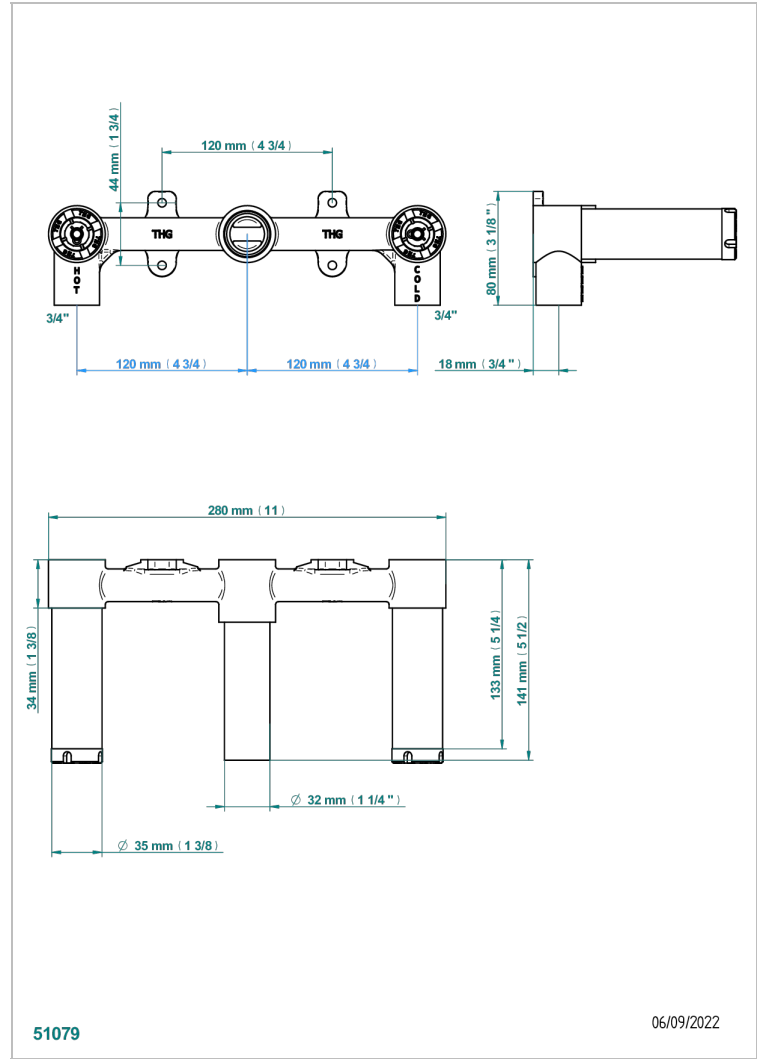

GENERAL PRODUCTS

G00-40AM/US

Rough parts for wall set (one counter clockwise and one clockwise cartridges)

51079

06/09/2022

CHARACTERISTIC

- General Products
- Rough parts for wall set (one counter clockwise and one clockwise cartridges)

AVAILABLE FINITIONS

*** - A00