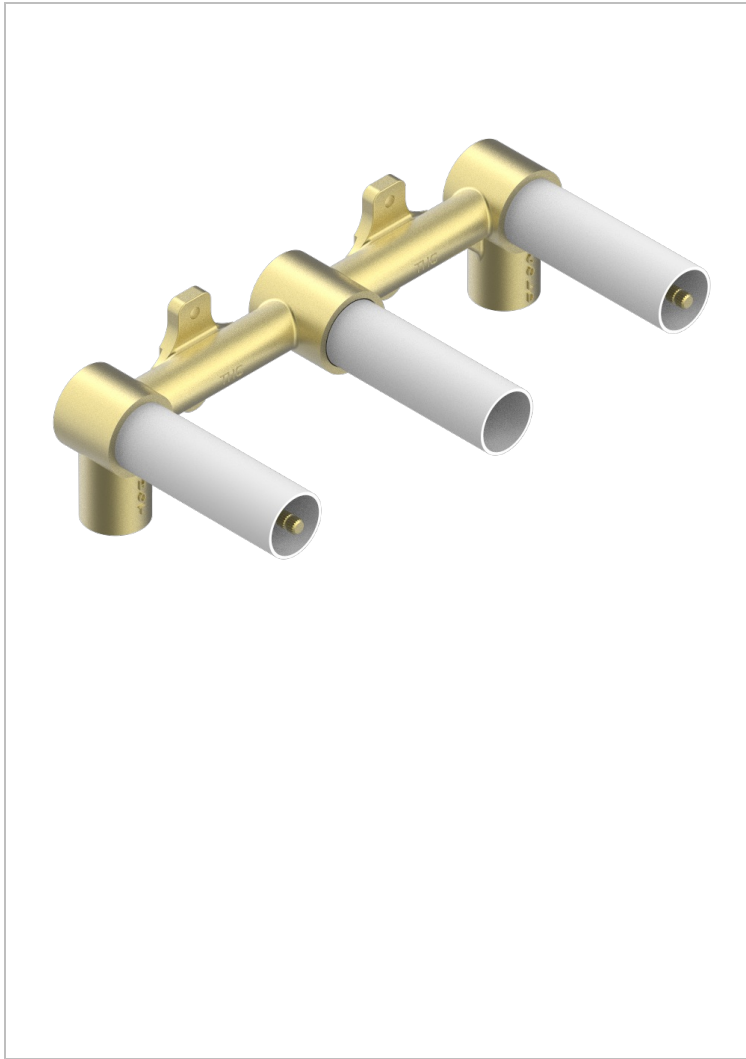

GENERAL PRODUCTS

G00-40AM/US

Rough parts for wall set (one counter clockwise and one clockwise cartridges)

51079

06/09/2022

CHARACTERISTIC

- General Products
- Rough parts for wall set (one counter clockwise and one clockwise cartridges)

AVAILABLE FINITIONS

*** - A00