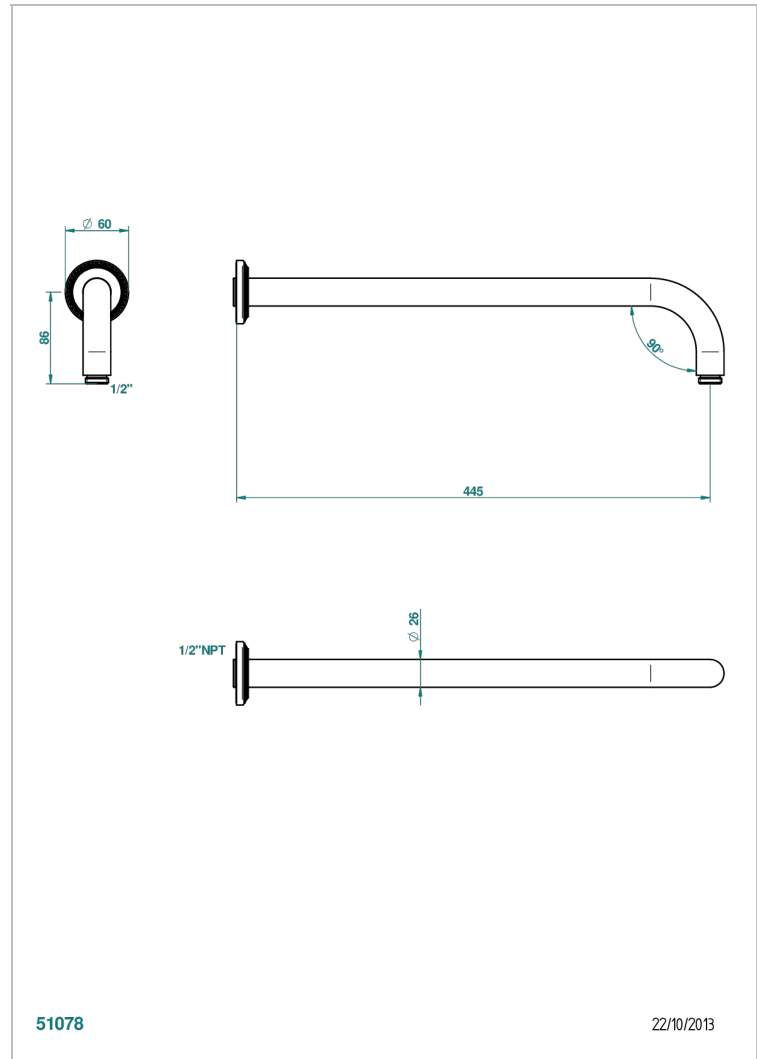

MALMAISON PORTORO

U95-84L/US

Horizontal shower arm, 90°, lg: 17"

THG[®]
PARIS

CHARACTERISTIC

- Malmaison Portoro
- Horizontal shower arm, 90°, lg: 17"

AVAILABLE FINITIONS

Black ceram - D30
Chrome polished - A02
Chrome polished / gold polished - G02
Copper antique matt, coated - H07
Gold mat - F07
Gold polished - F01

Light coated bronze - D01
Matt chrome (American satin) - C02
Matt nickel (American satin) - C01
Nickel antique / Sovereign - H28
Nickel polished - B01
Soft gold - F30

Soft matt gold - F31

51078

22/10/2013