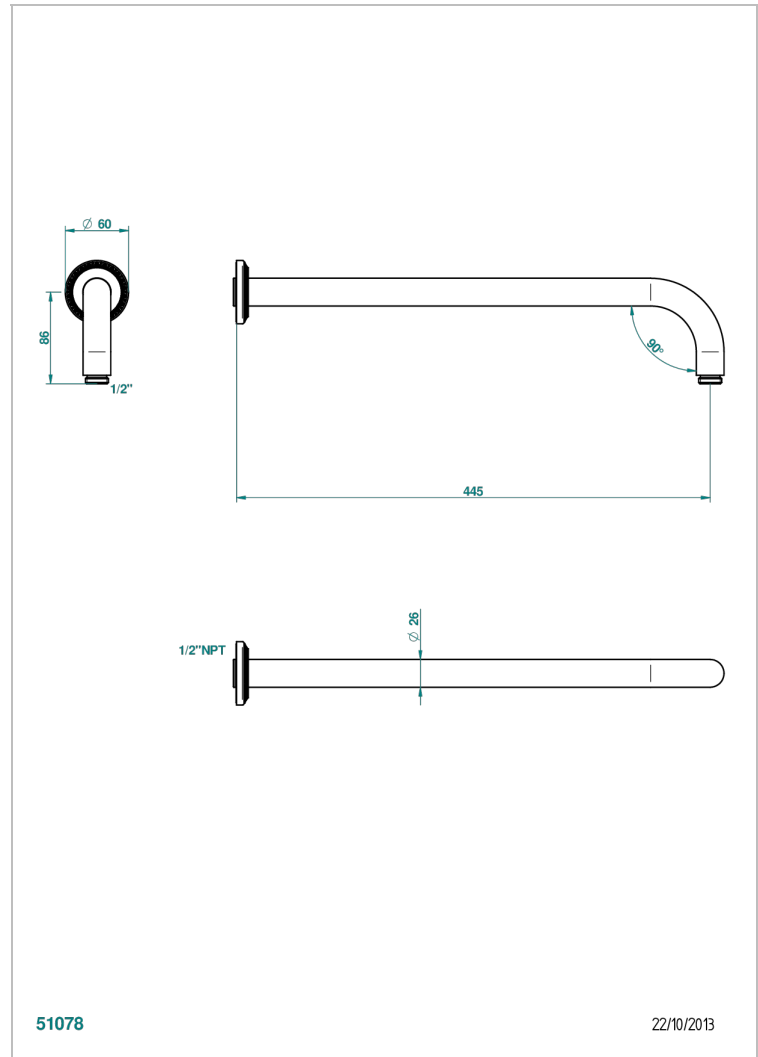

MALMAISON METAL

U93-84L/US

Horizontal shower arm, 90°, lg: 17"

THG[®]
PARIS

CHARACTERISTIC

- Malmaison Metal
- Horizontal shower arm, 90°, lg: 17"

AVAILABLE FINITIONS

Black ceram - D30
Chrome polished - A02
Chrome polished / gold polished - G02
Copper antique matt, coated - H07
Gold mat - F07
Gold polished - F01

Light coated bronze - D01
Matt chrome (American satin) - C02
Matt nickel (American satin) - C01
Nickel antique / Sovereign - H28
Nickel polished - B01
Soft gold - F30

Soft matt gold - F31

51078

22/10/2013