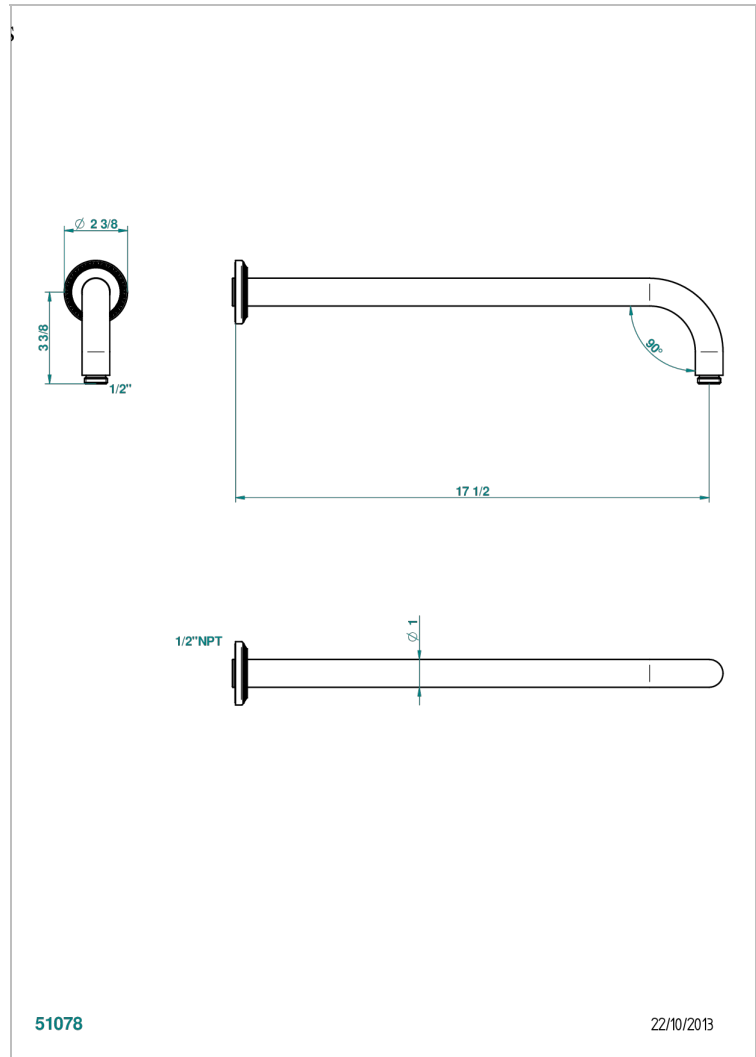

MALMAISON METAL

U93-84L/US

Horizontal shower arm, 90°, lg: 17"

THG[®]
PARIS

CHARACTERISTIC

- Malmaison Metal
- Horizontal shower arm, 90°, lg: 17"

AVAILABLE FINITIONS

Black ceram - D30
Chrome polished - A02
Chrome polished / gold polished - G02
Copper antique matt, coated - H07
Gold mat - F07
Gold polished - F01