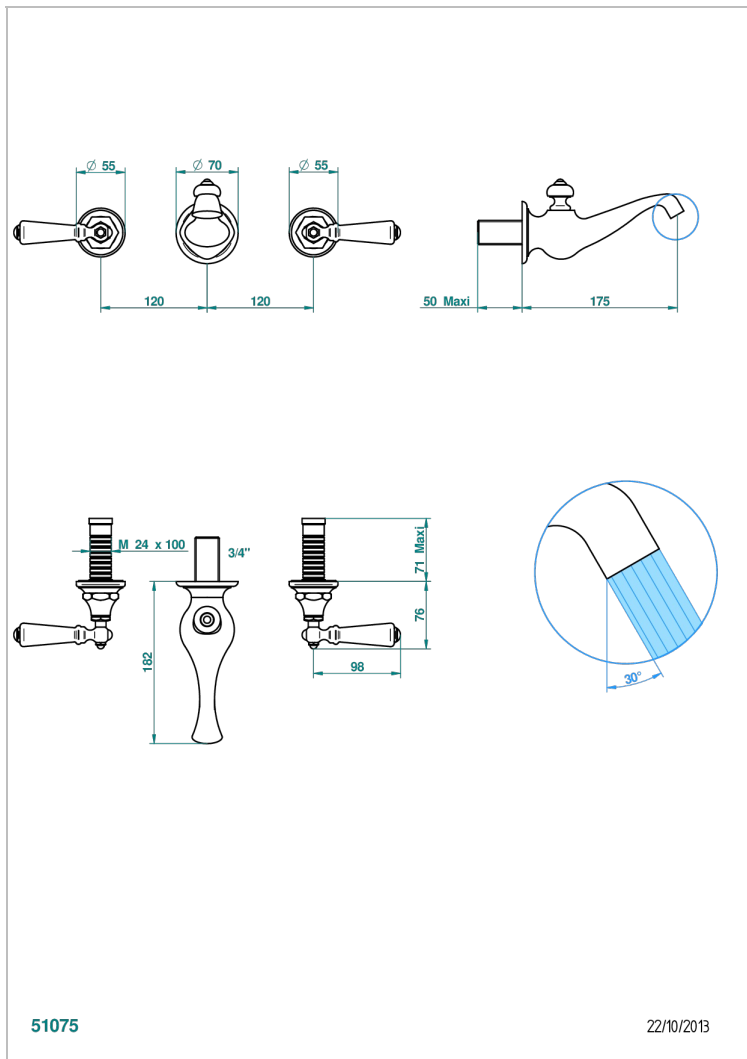

BROADWAY WITH WHITE PORCELAIN LEVER HANDLES

A04-41GB

Trim for wall mounted 3-hole bath set only

CHARACTERISTIC

- Broadway with white porcelain lever handles
- Trim for wall mounted 3-hole bath set only

RELATED SKU'S

- Ref. G00-40AM/US Rough parts for wall set (one counter clockwise and one clockwise cartridges)

AVAILABLE FINITIONS

Black ceram - D30

Blush PVD - H62

Brass color PVD - H49

Brown bronze color PVD - F33

Chrome polished - A02