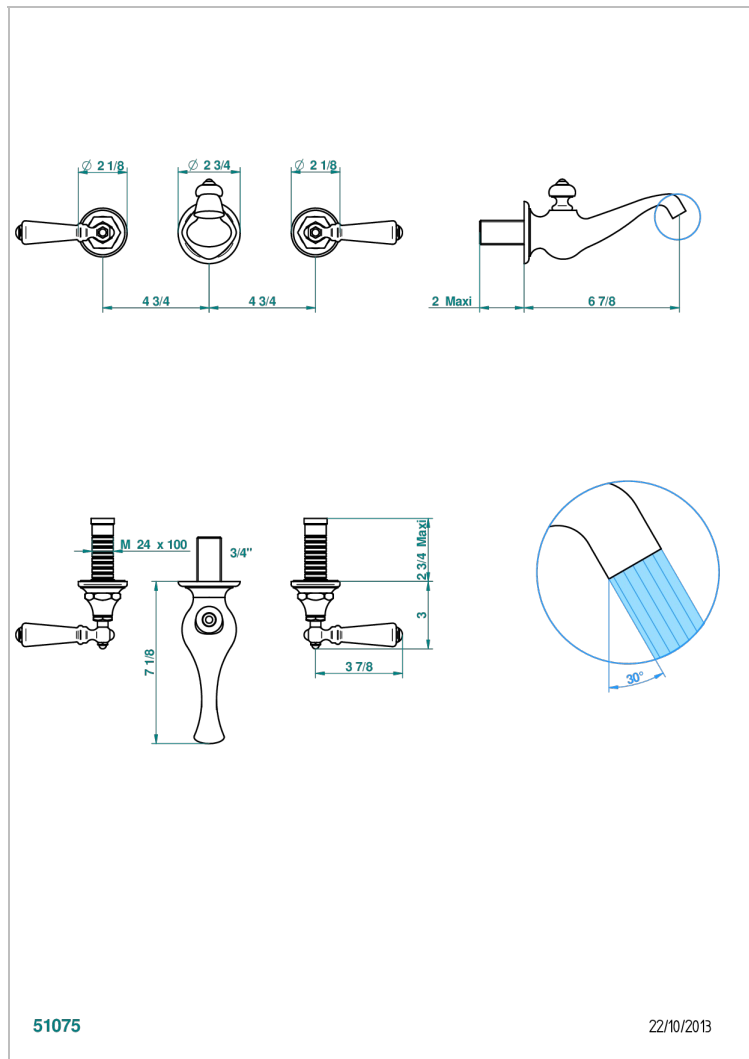

BROADWAY WITH WHITE PORCELAIN LEVER HANDLES

A04-41GB

Trim for wall mounted 3-hole bath set only

51075

22/10/2013

CHARACTERISTIC

- Broadway with white porcelain lever handles
- Trim for wall mounted 3-hole bath set only

RELATED SKU'S

- Ref. G00-40AM/US Rough parts for wall set (one counter clockwise and one clockwise cartridges)

AVAILABLE FINITIONS

Black ceram - D30

Blush PVD - H62

Brass color PVD - H49

Brown bronze color PVD - F33