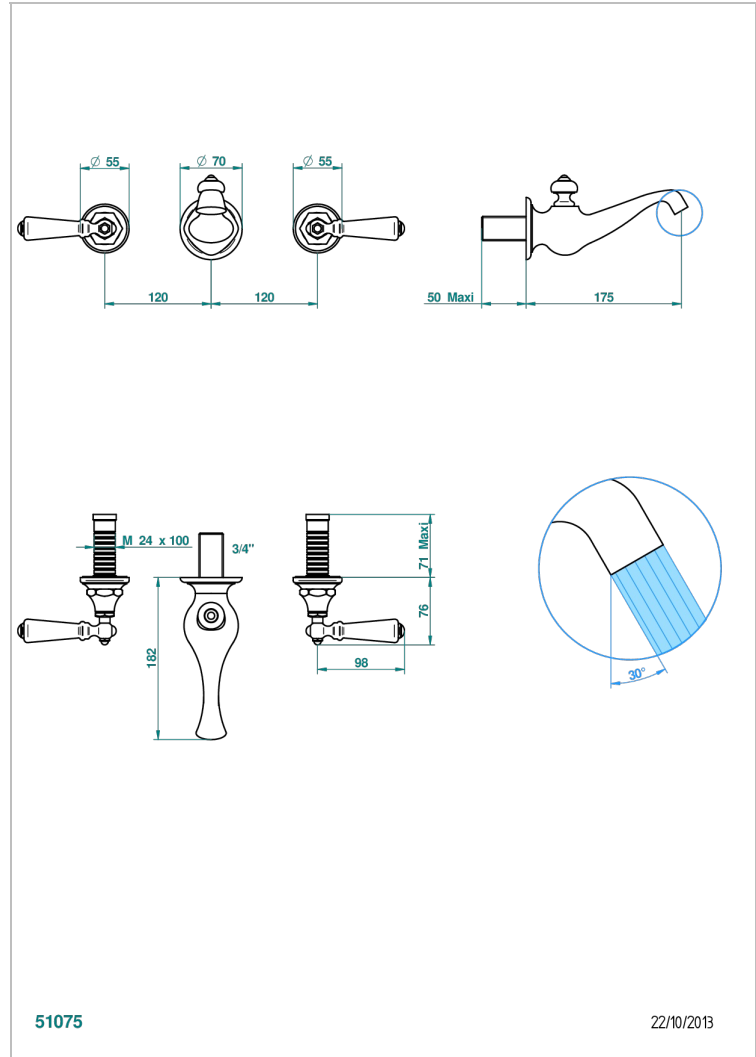

BROADWAY WITH LEVER

A04-41GB

Trim only for wall mounted 3-hole bath mixer

51075

22/10/2013

CHARACTERISTIC

- Broadway with Lever
- Trim only for wall mounted 3-hole bath mixer

RELATED SKU'S

- Ref. G00-40AC Rough parts for wall mounted 3 hole mixer, cross handle version
- Ref. G00-40AM Rough parts for wall mounted 3 hole mixer, lever handle version

AVAILABLE FINITIONS

Antique nickel - H28
Black ceram - D30
Blush PVD - H62
Brass color PVD - H49
Brown bronze color PVD - F33
Gold color PVD - H52