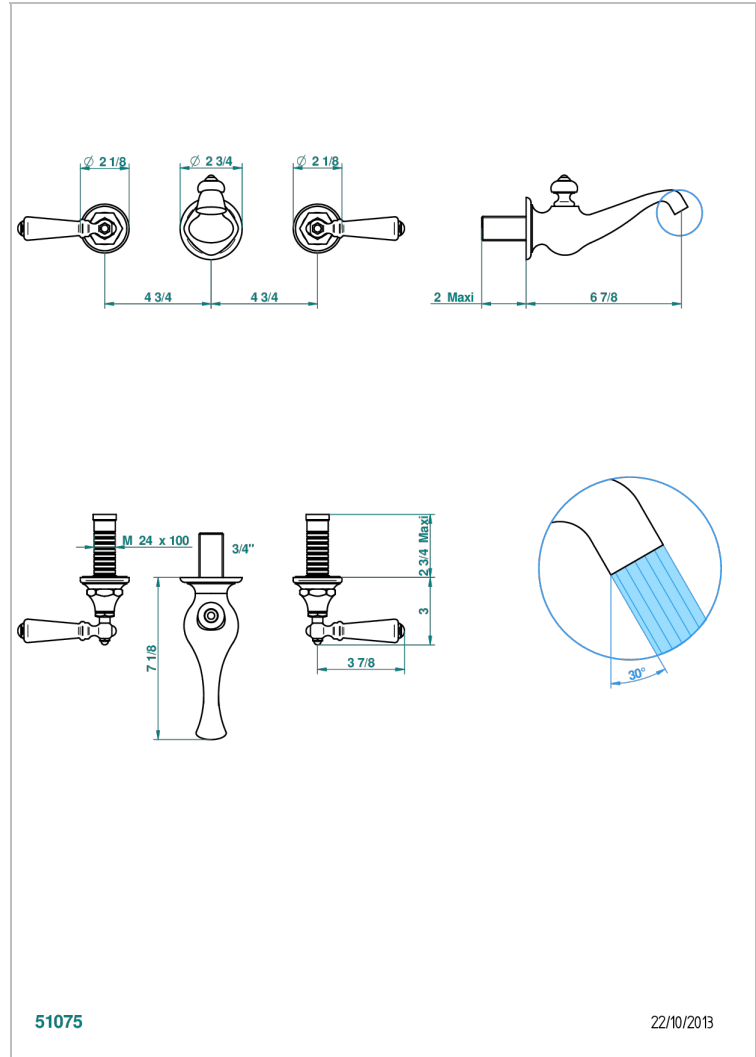

BROADWAY WITH LEVER

A04-41GB

Trim only for wall mounted 3-hole bath mixer

51075

22/10/2013

CHARACTERISTIC

- Broadway with Lever
- Trim only for wall mounted 3-hole bath mixer

RELATED SKU'S

- Ref. G00-40AC Rough parts for wall mounted 3 hole mixer, cross handle version
- Ref. G00-40AM Rough parts for wall mounted 3 hole mixer, lever handle version

AVAILABLE FINITIONS

Antique nickel - H28
Black ceram - D30
Blush PVD - H62
Brass color PVD - H49
Brown bronze color PVD - F33
Gold color PVD - H52