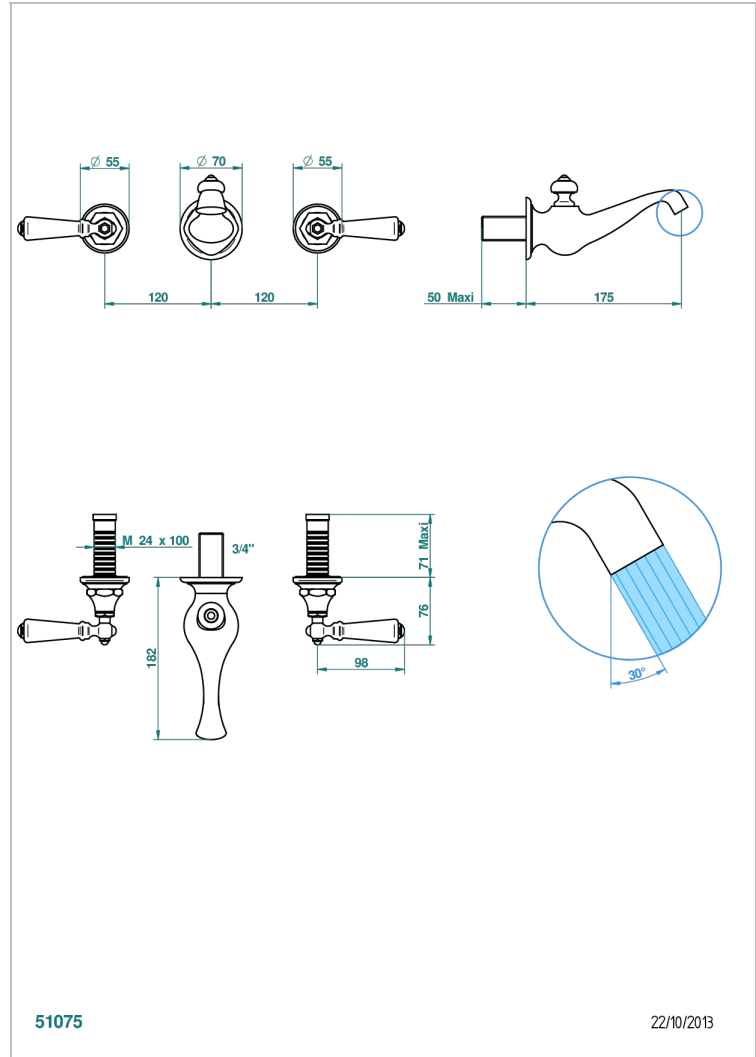

BROADWAY WITH LEVER

A04-41GB

Trim only for wall mounted 3-hole bath mixer

CHARACTERISTIC

- Broadway with Lever
- Trim only for wall mounted 3-hole bath mixer

RELATED SKU'S

- Ref. G00-40AC Rough parts for wall mounted 3 hole mixer, cross handle version
- Ref. G00-40AM Rough parts for wall mounted 3 hole mixer, lever handle version