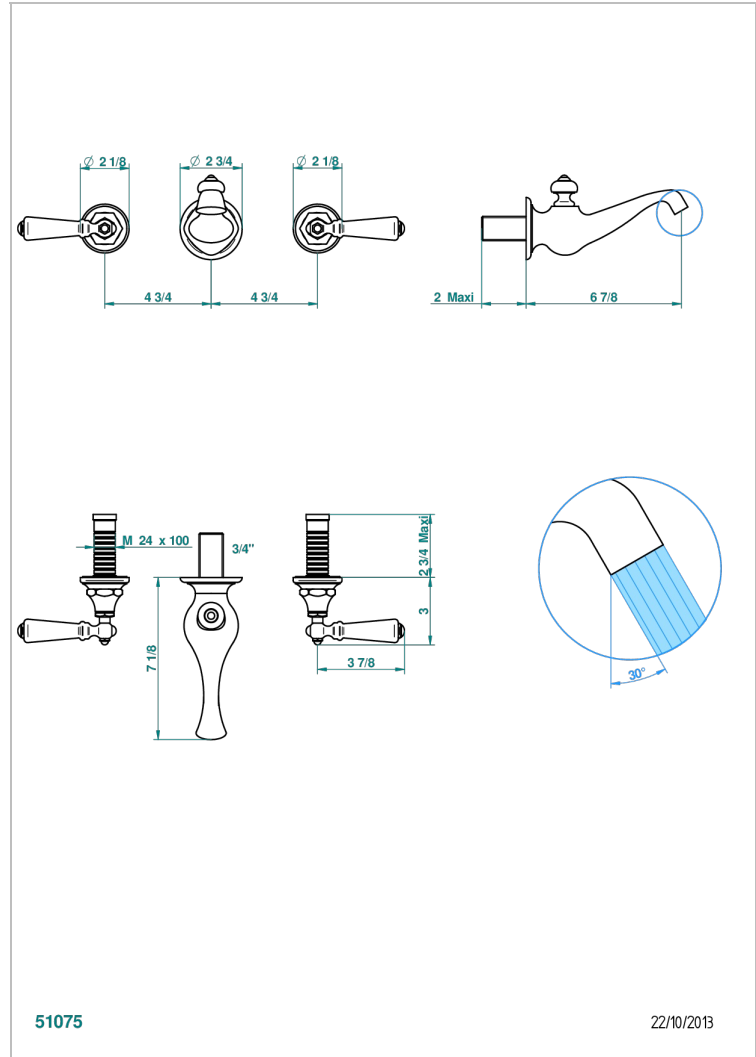

# BROADWAY WITH LEVER

A04-41GB

Trim only for wall mounted 3-hole bath mixer

51075

22/10/2013

## CHARACTERISTIC

- Broadway with Lever
- Trim only for wall mounted 3-hole bath mixer

## RELATED SKU'S

- Ref. G00-40AC Rough parts for wall mounted 3 hole mixer, cross handle version
- Ref. G00-40AM Rough parts for wall mounted 3 hole mixer, lever handle version