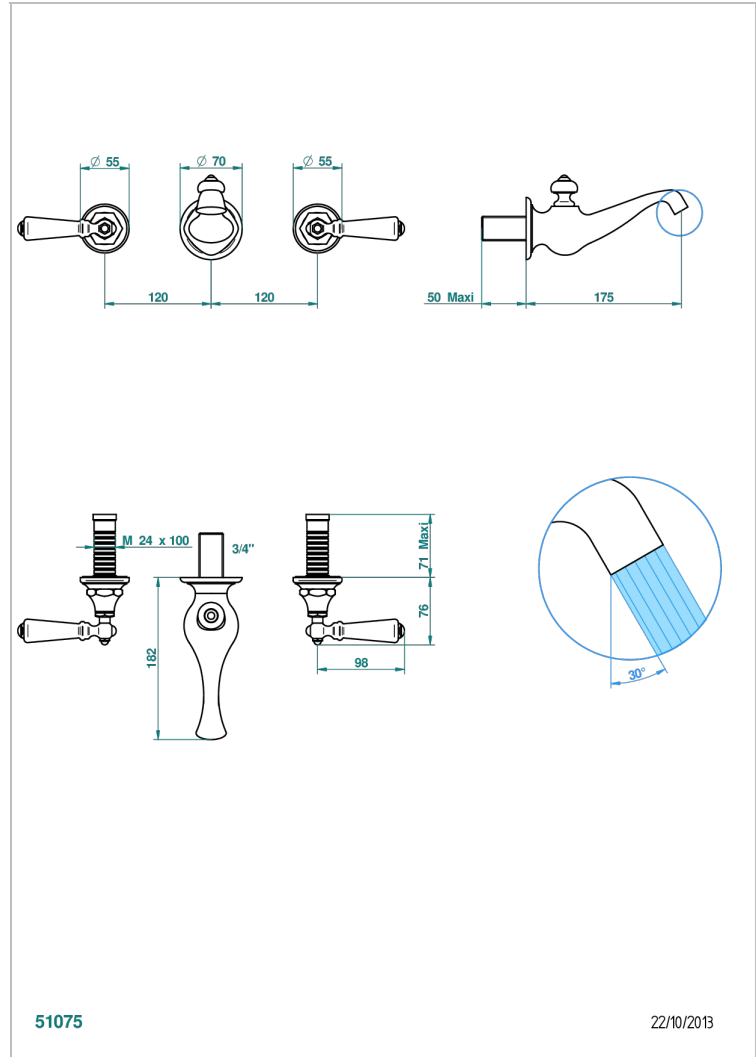

BROADWAY WITH LEVER

A04-41GB

Trim only for wall mounted 3-hole bath mixer

THG[®]
PARIS

CHARACTERISTIC

- Broadway with Lever
- Trim only for wall mounted 3-hole bath mixer

RELATED SKU'S

- Ref. G00-40AC Rough parts for wall mounted 3 hole mixer, cross handle version
- Ref. G00-40AM Rough parts for wall mounted 3 hole mixer, lever handle version