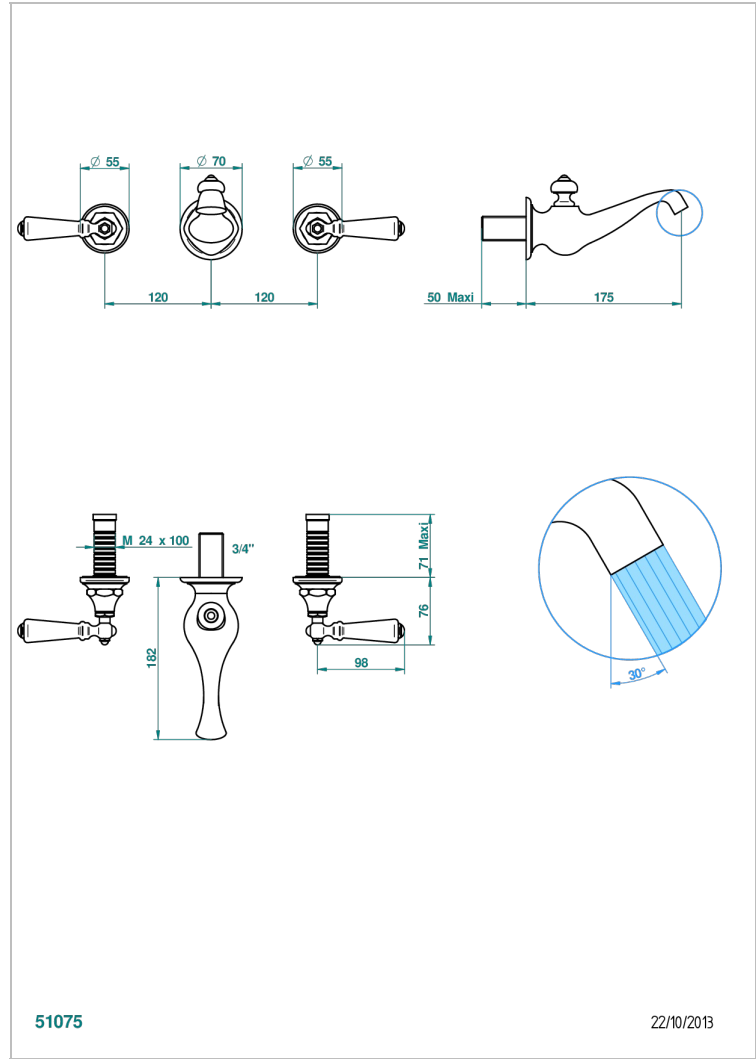

BROADWAY WITH WHITE PORCELAIN LEVER HANDLES

A04-40GBUS

Trim for wall mounted 3-hole lavatory set only

51075

22/10/2013

CHARACTERISTIC

- Broadway with white porcelain lever handles
- Trim for wall mounted 3-hole lavatory set only

RELATED SKU'S

- Ref. G00-40AM/US Rough parts for wall set (one counter clockwise and one clockwise cartridges)

AVAILABLE FINITIONS

Black ceram - D30
Blush PVD - H62
Brass color PVD - H49
Brown bronze color PVD - F33
Chrome polished - A02
Chrome polished / gold polished - G02