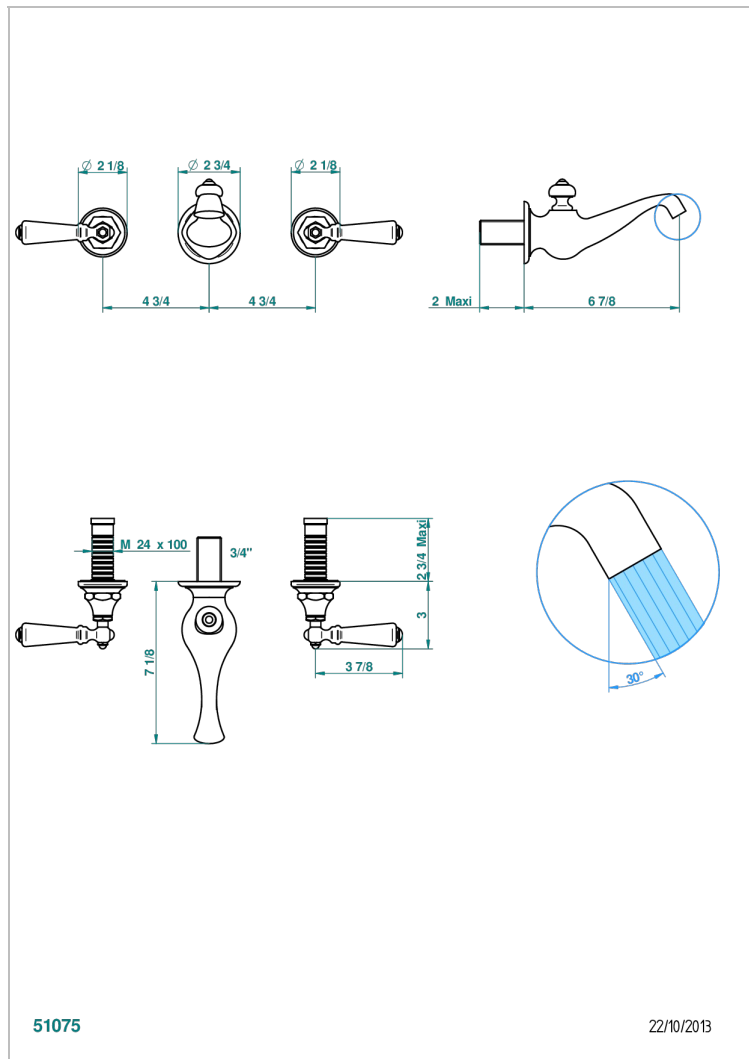

# BROADWAY WITH WHITE PORCELAIN LEVER HANDLES

A04-40GBUS

Trim for wall mounted 3-hole lavatory set only

## CHARACTERISTIC

- Broadway with white porcelain lever handles
- Trim for wall mounted 3-hole lavatory set only

## RELATED SKU'S

- Ref. G00-40AM/US Rough parts for wall set (one counter clockwise and one clockwise cartridges)