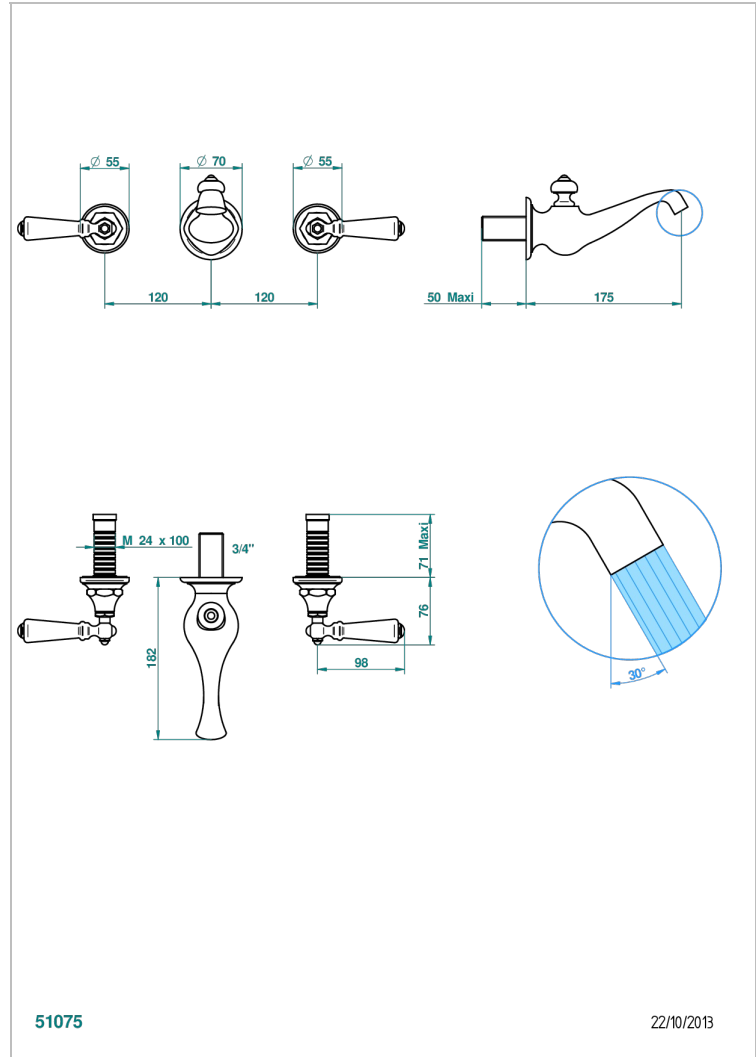

BROADWAY WITH LEVER

A04-40GB

Trim only for wall mounted 3-hole basin mixer

THG[®]
PARIS

CHARACTERISTIC

- Broadway with Lever
- Trim only for wall mounted 3-hole basin mixer

RELATED SKU'S

- Ref. G00-40AC Rough parts for wall mounted 3 hole mixer, cross handle version
- Ref. G00-40AM Rough parts for wall mounted 3 hole mixer, lever handle version