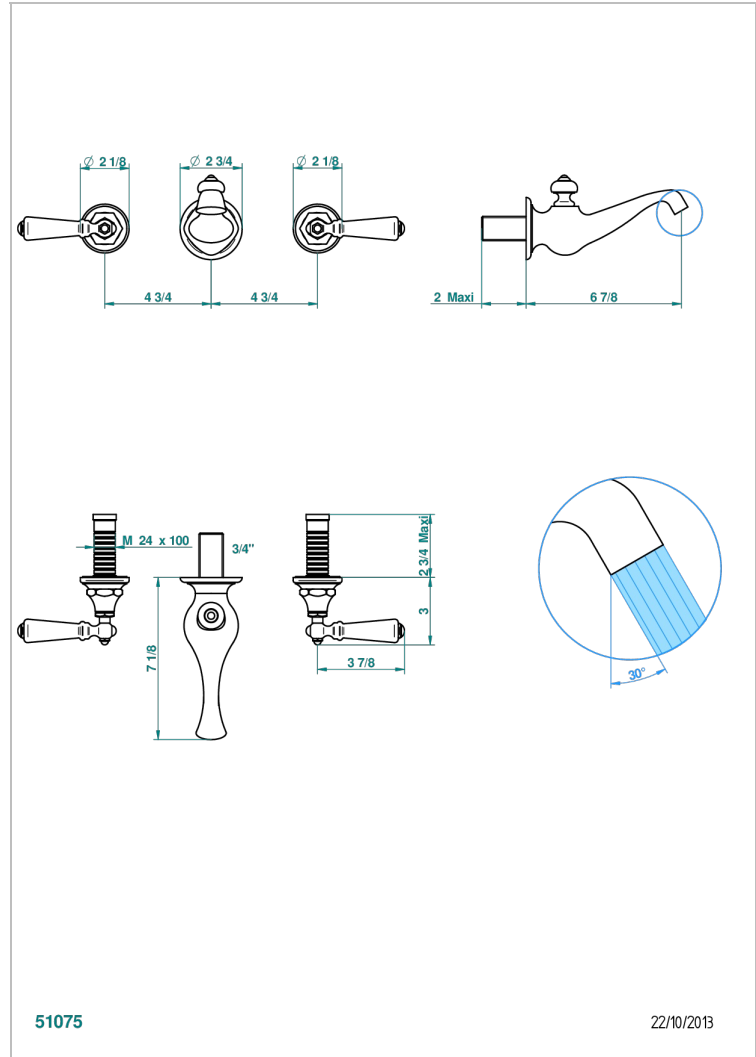

BROADWAY WITH LEVER

A04-40GB

Trim only for wall mounted 3-hole basin mixer

51075

22/10/2013

CHARACTERISTIC

- Broadway with Lever
- Trim only for wall mounted 3-hole basin mixer

RELATED SKU'S

- Ref. G00-40AC Rough parts for wall mounted 3 hole mixer, cross handle version
- Ref. G00-40AM Rough parts for wall mounted 3 hole mixer, lever handle version

AVAILABLE FINITIONS

Antique nickel - H28
Black ceram - D30
Blush PVD - H62
Brass color PVD - H49
Brown bronze color PVD - F33
Gold color PVD - H52