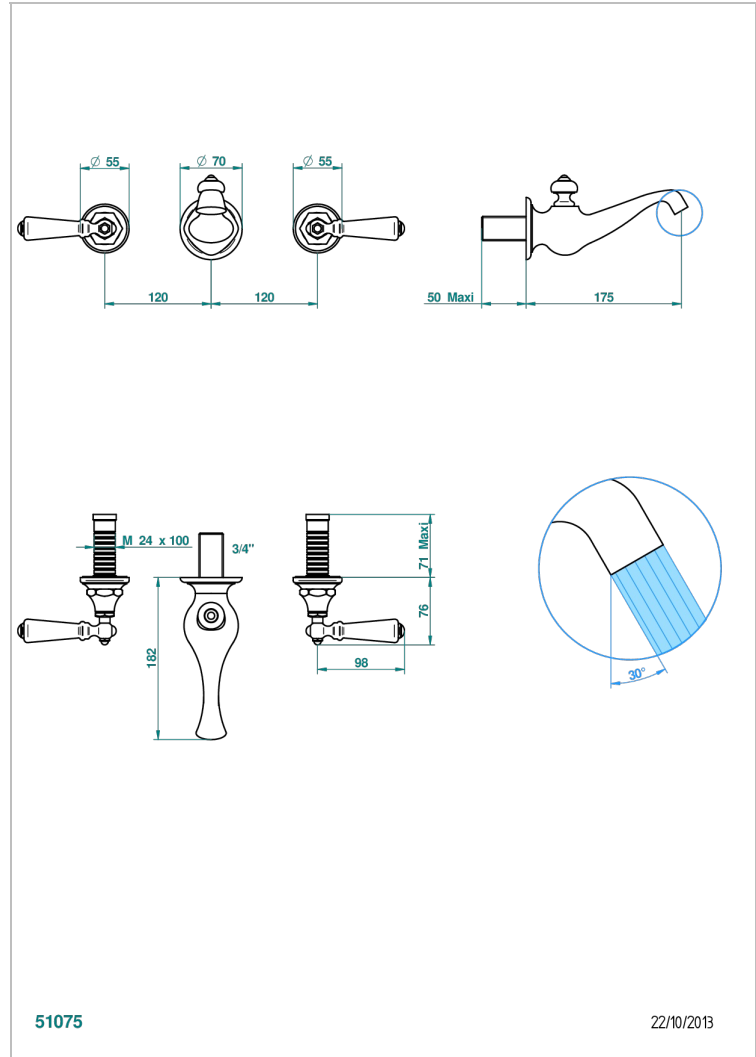

BROADWAY WITH LEVER

A04-40GB

Trim only for wall mounted 3-hole basin mixer

CHARACTERISTIC

- Broadway with Lever
- Trim only for wall mounted 3-hole basin mixer

RELATED SKU'S

- Ref. G00-40AC Rough parts for wall mounted 3 hole mixer, cross handle version
- Ref. G00-40AM Rough parts for wall mounted 3 hole mixer, lever handle version