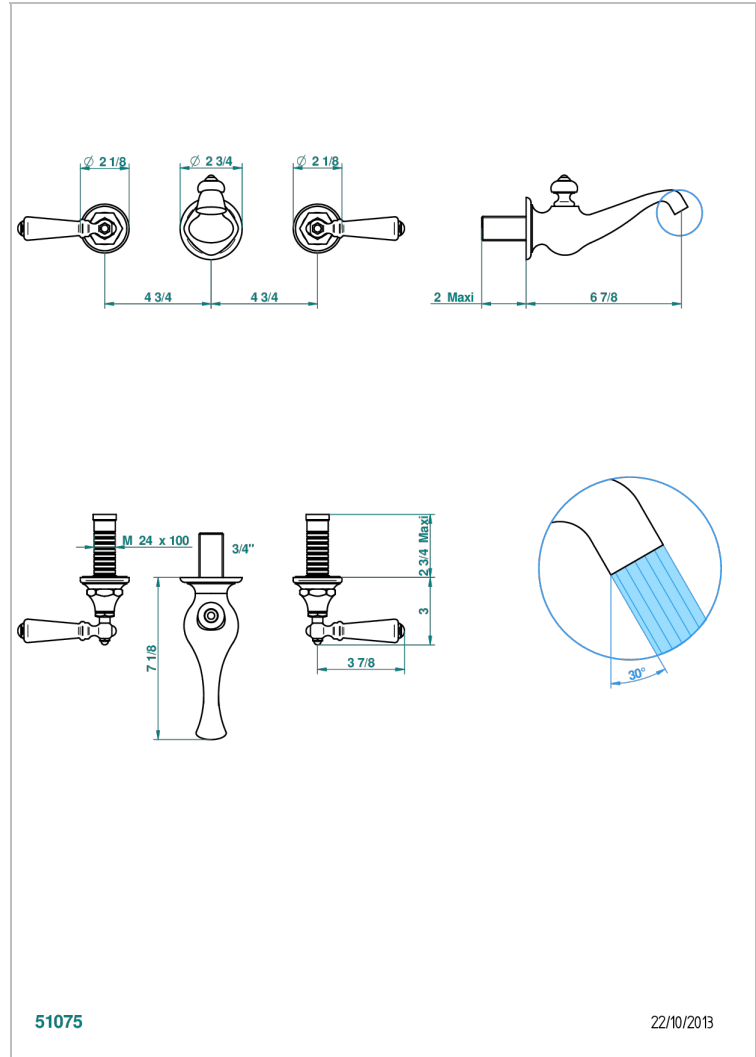

# BROADWAY WITH LEVER

A04-40GB

Trim only for wall mounted 3-hole basin mixer

51075

22/10/2013

## CHARACTERISTIC

- Broadway with Lever
- Trim only for wall mounted 3-hole basin mixer

## RELATED SKU'S

- Ref. G00-40AC Rough parts for wall mounted 3 hole mixer, cross handle version
- Ref. G00-40AM Rough parts for wall mounted 3 hole mixer, lever handle version