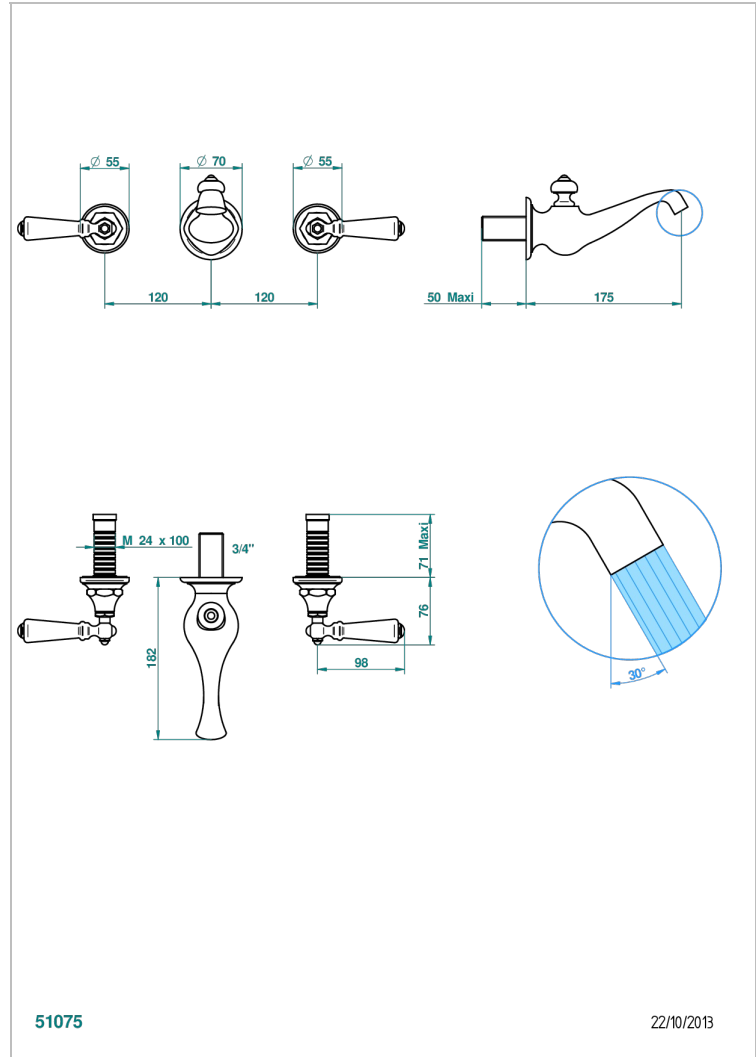

# BROADWAY WITH LEVER

A04-40GB

Trim only for wall mounted 3-hole basin mixer

## CHARACTERISTIC

- Broadway with Lever
- Trim only for wall mounted 3-hole basin mixer

## RELATED SKU'S

- Ref. G00-40AC Rough parts for wall mounted 3 hole mixer, cross handle version
- Ref. G00-40AM Rough parts for wall mounted 3 hole mixer, lever handle version