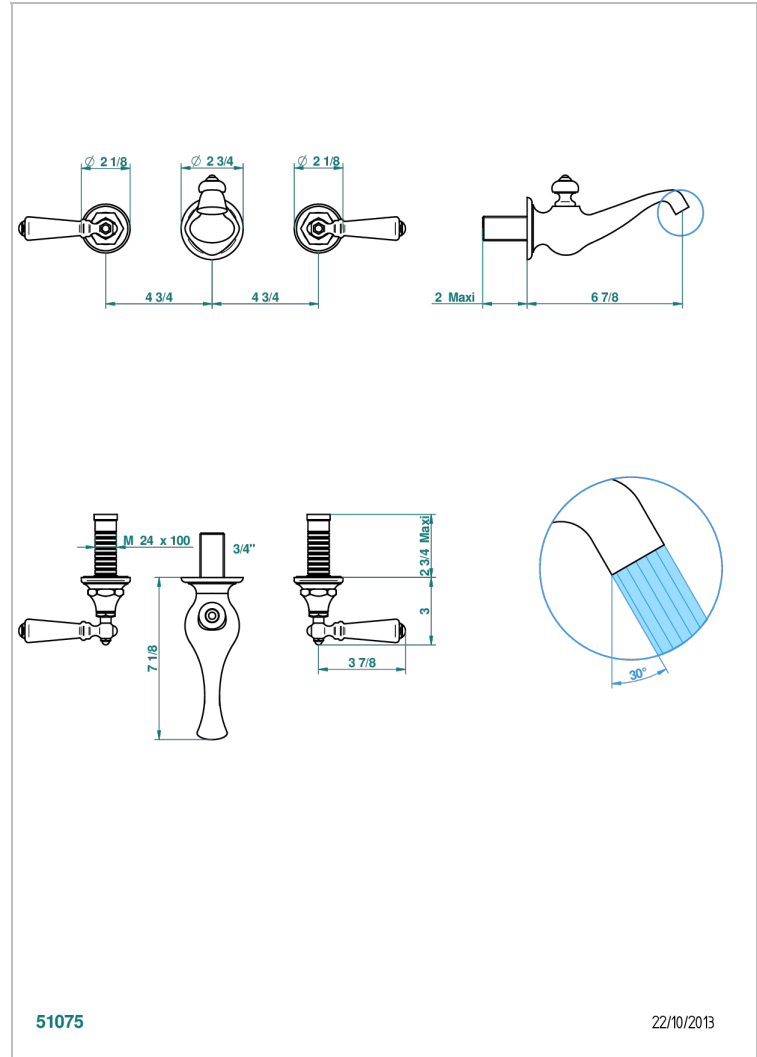

# BROADWAY WITH LEVER

A04-40GB

Trim only for wall mounted 3-hole basin mixer

51075

22/10/2013

## CHARACTERISTIC

- Broadway with Lever
- Trim only for wall mounted 3-hole basin mixer

## RELATED SKU'S

- Ref. G00-40AC Rough parts for wall mounted 3 hole mixer, cross handle version
- Ref. G00-40AM Rough parts for wall mounted 3 hole mixer, lever handle version