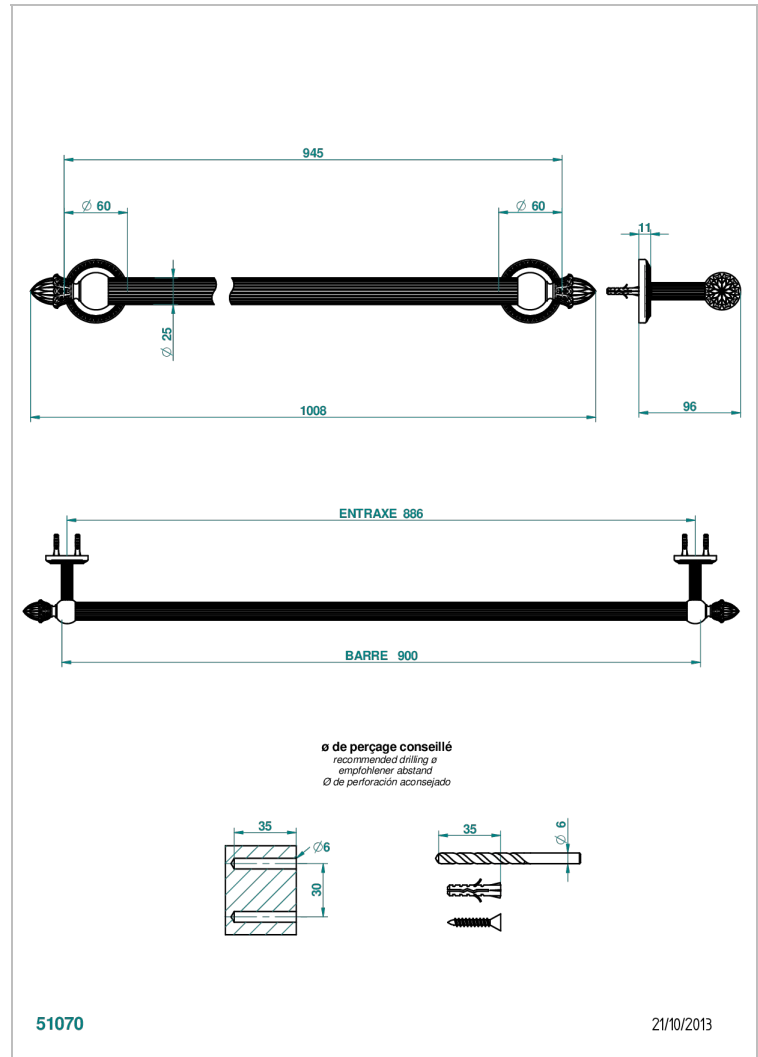

MALMAISON METAL

U93-526

Bath towel holder, length: 900 mm

THG[®]
PARIS

CHARACTERISTIC

- Malmaison Metal
- Bath towel holder, length: 900 mm

AVAILABLE FINITIONS

Antique nickel - H28
Black ceram - D30
Lacquered light bronze - D01
Matt chrome - C02
Matt gold - F07
Matt nickel (color finish) - C01