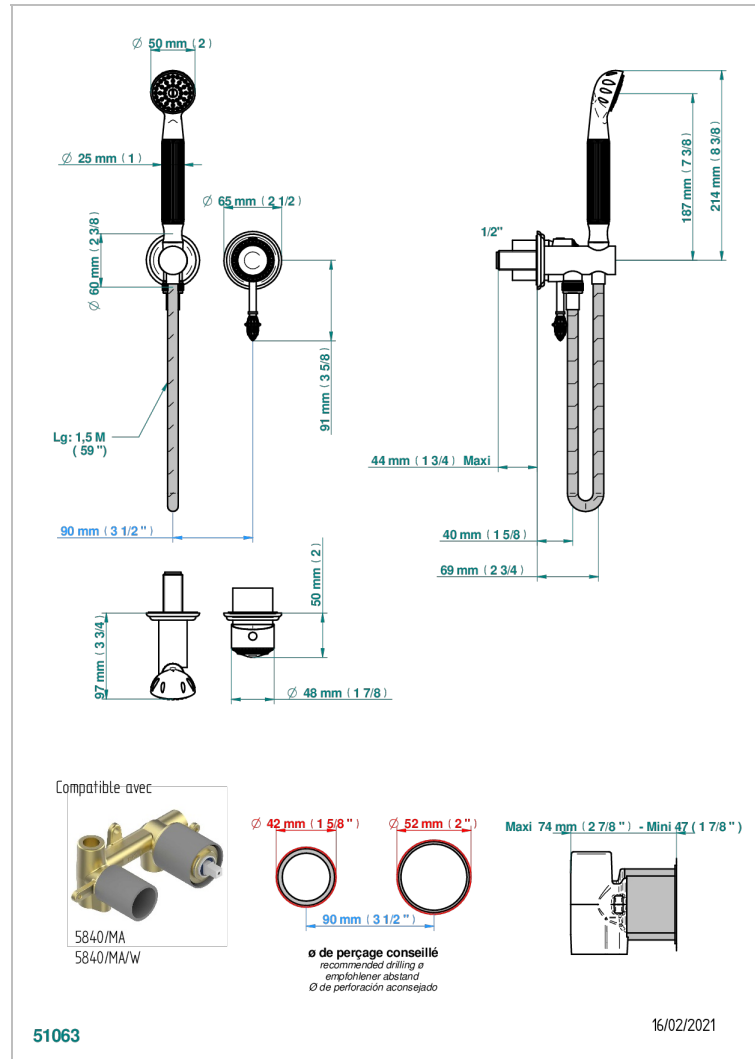

MALMAISON PORTORO

U95-6561B

Trim only for wall mixer with complete handshower on hook

THG[®]
PARIS

CHARACTERISTIC

- Malmaison Portoro
- Trim only for wall mixer with complete handshower on hook

TECHNICAL SPECS

- Recommandé : 3 bars (max. 5 bars) - Advised : 43,5 psi (max. 72 psi)
- 9,5 l/min à 3 bars (2.5 gpm at 43.5 psi)

RELATED SKU'S

- Ref. G00-5840/MA Rough parts for concealed wall-mounted mixer with 1/2" outlet

AVAILABLE FINITIONS

Antique nickel - H28
Black ceram - D30
Lacquered light bronze - D01
Matt chrome - C02
Matt gold - F07
Matt nickel (color finish) - C01

Polished chrome (color finish) - A02
Polished chrome / Polished gold (color finish) - G02
Polished gold (color finish) - F01
Polished nickel - B01
Soft gold - F30
Soft matt gold - F31

Varnished matt antique red copper (color finish) - H07