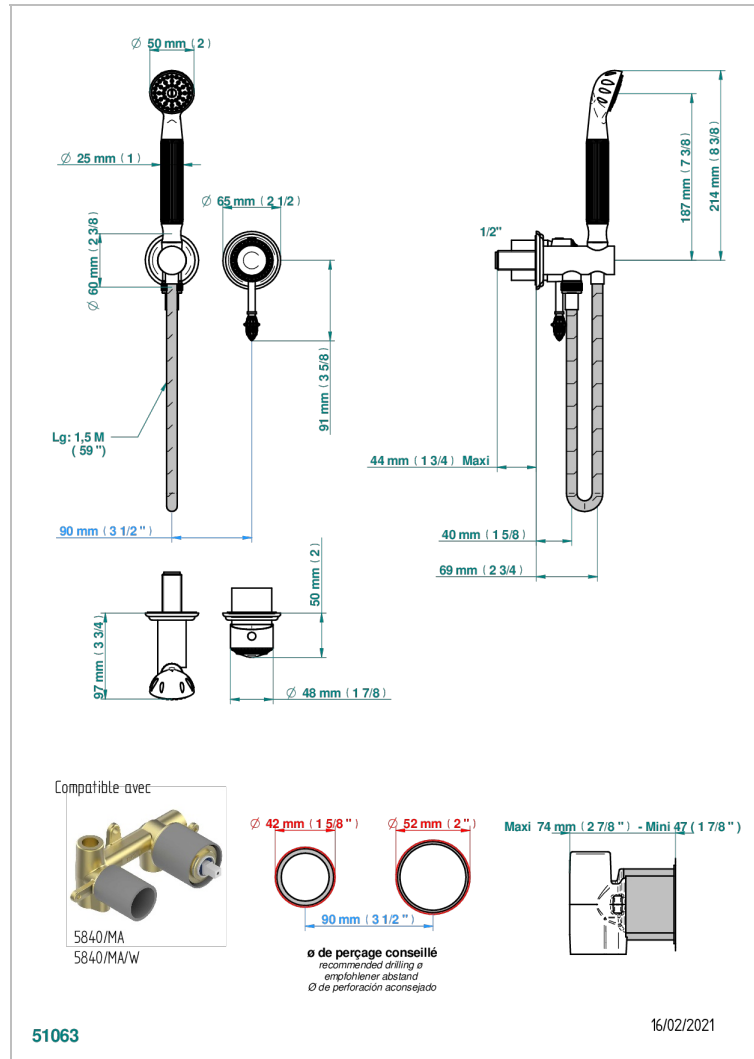

MALMAISON METAL

U93-6561B

Trim only for wall mixer with complete handshower on hook

CHARACTERISTIC

- Malmaison Metal
- Trim only for wall mixer with complete handshower on hook

TECHNICAL SPECS

- Recommandé : 3 bars (max. 5 bars) - Advised : 43,5 psi (max. 72 psi)
- 9,5 l/min à 3 bars (2.5 gpm at 43.5 psi)

RELATED SKU'S

- Ref. G00-5840/MA Rough parts for concealed wall-mounted mixer with 1/2" outlet

AVAILABLE FINITIONS

Antique nickel - H28
Black ceram - D30
Lacquered light bronze - D01
Matt chrome - C02
Matt gold - F07
Matt nickel (color finish) - C01