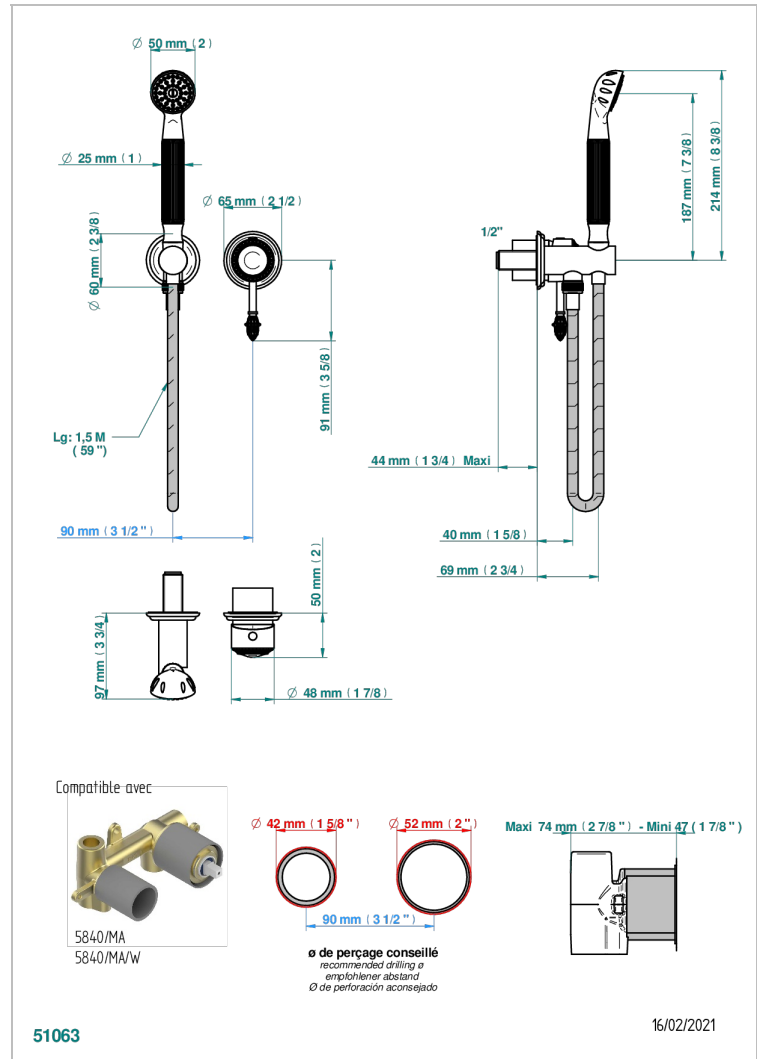

MALMAISON METAL

U93-6561B

Trim only for wall mixer with complete handshower on hook

CHARACTERISTIC

- Malmaison Metal
- Trim only for wall mixer with complete handshower on hook

TECHNICAL SPECS

- Recommandé : 3 bars (max. 5 bars) - Advised : 43,5 psi (max. 72 psi)
- 9,5 l/min à 3 bars (2.5 gpm at 43.5 psi)

RELATED SKU'S

- Ref. G00-5840/MA Rough parts for concealed wall-mounted mixer with 1/2" outlet

AVAILABLE FINITIONS

Antique nickel - H28
Black ceram - D30
Lacquered light bronze - D01
Matt chrome - C02
Matt gold - F07
Matt nickel (color finish) - C01