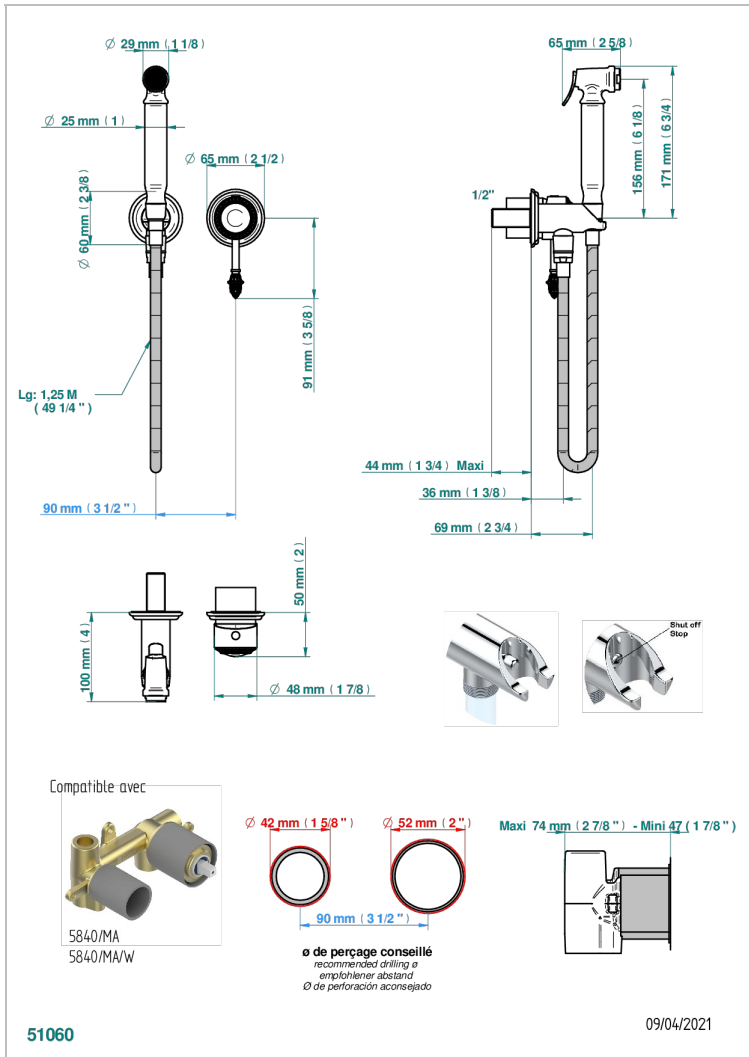

Trim only for WC douche including: trigger spray, wall mounted single lever mixer, reinforced hose (1.25m), wall outlet with integrated elbow with safety stopper

### TECHNISCHE DATEN

- Recommandé : 3 bars (max. 5 bars) - Advised : 43,5 psi (max. 72 psi)
- 9,5 l/min à 3 bars (2.5 gpm at 43.5 psi)

### ÄHNLICHE PRODUKTE

- Ref. G00-5840/MA Up-teil für up-mischer, 1/2"