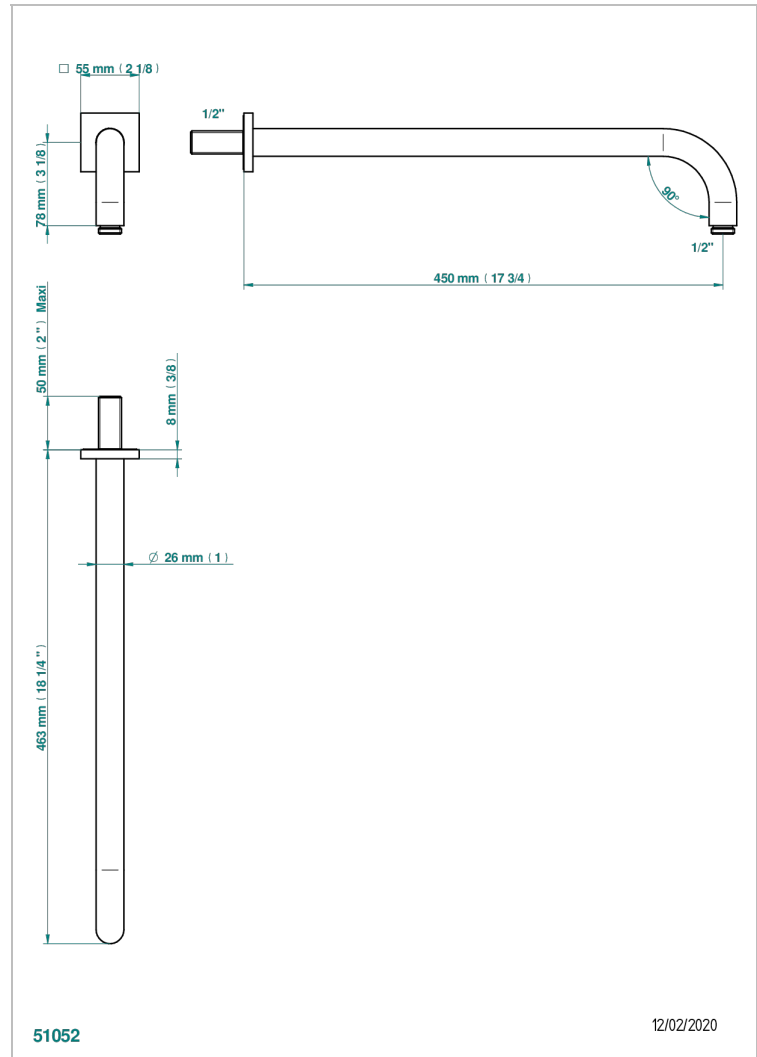

BELUGA WITH LEVER

G1U-84L

Wall mounted shower arm, length: 450 mm, 90°

CHARACTERISTIC

- Beluga with lever
- Wall mounted shower arm, length: 450 mm, 90°

AVAILABLE FINITIONS

Antique nickel - H28
Black ceram - D30
Blush PVD - H62
Brass color PVD - H49
Brown bronze color PVD - F33
Gold color PVD - H52

Graphite PVD - H64
Lacquered light bronze - D01
Matt Umber PVD - H67
Matt blush PVD - H60
Matt brass color PVD - H50
Matt brown bronze color PVD - F34

Matt chrome - C02
Matt gold - F07
Matt gold color PVD - H53
Matt graphite PVD - H65
Matt nickel (color finish) - C01
Matt nickel color PVD - H56

Nickel color PVD - H55
Polished chrome (color finish) - A02
Polished chrome / Polished gold (color finish) - G02
Polished gold (color finish) - F01
Polished nickel - B01
Soft gold - F30

Soft matt gold - F31
Umber PVD - H66
Varnished matt antique red copper (color finish) - H07