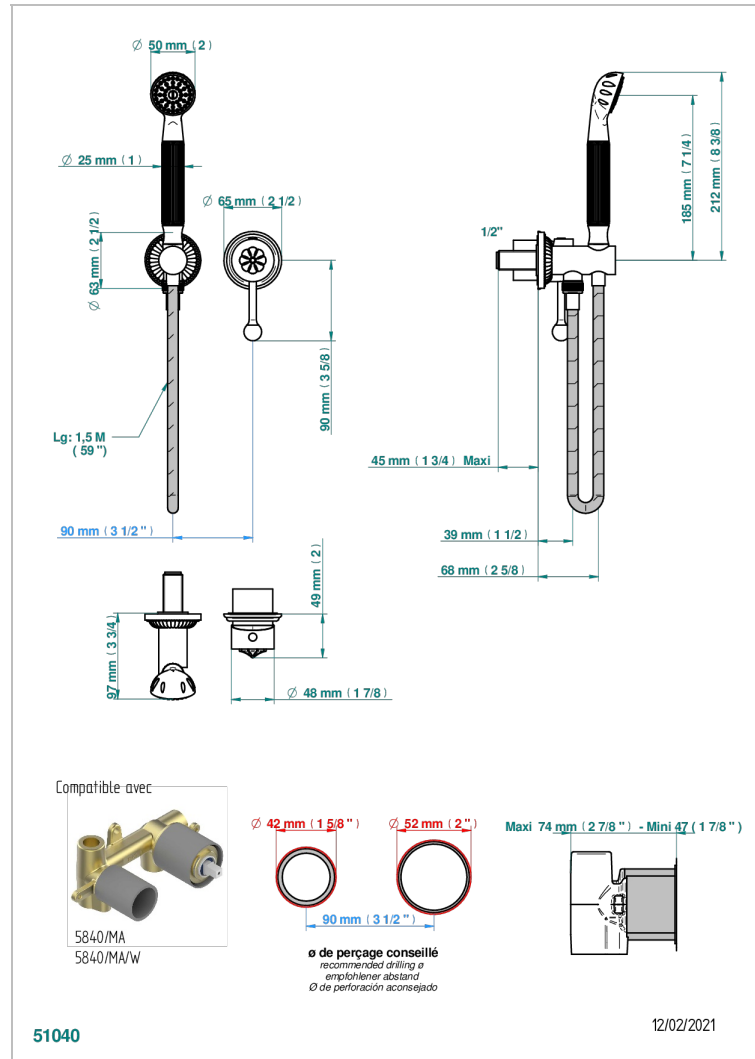

AMOUR DE TRIANON

G24-6561B

Trim only for wall mixer with complete handshower on hook

CHARACTERISTIC

- Amour de Trianon
- Trim only for wall mixer with complete handshower on hook

TECHNICAL SPECS

- Recommandé : 3 bars (max. 5 bars) - Advised : 43,5 psi (max. 72 psi)
- 9,5 l/min à 3 bars (2.5 gpm at 43.5 psi)

RELATED SKU'S

- Ref. G00-5840/MA Rough parts for concealed wall-mounted mixer with 1/2" outlet

AVAILABLE FINITIONS

Antique nickel - H28
Black ceram - D30
Lacquered light bronze - D01
Matt chrome - C02
Matt gold - F07
Matt nickel (color finish) - C01