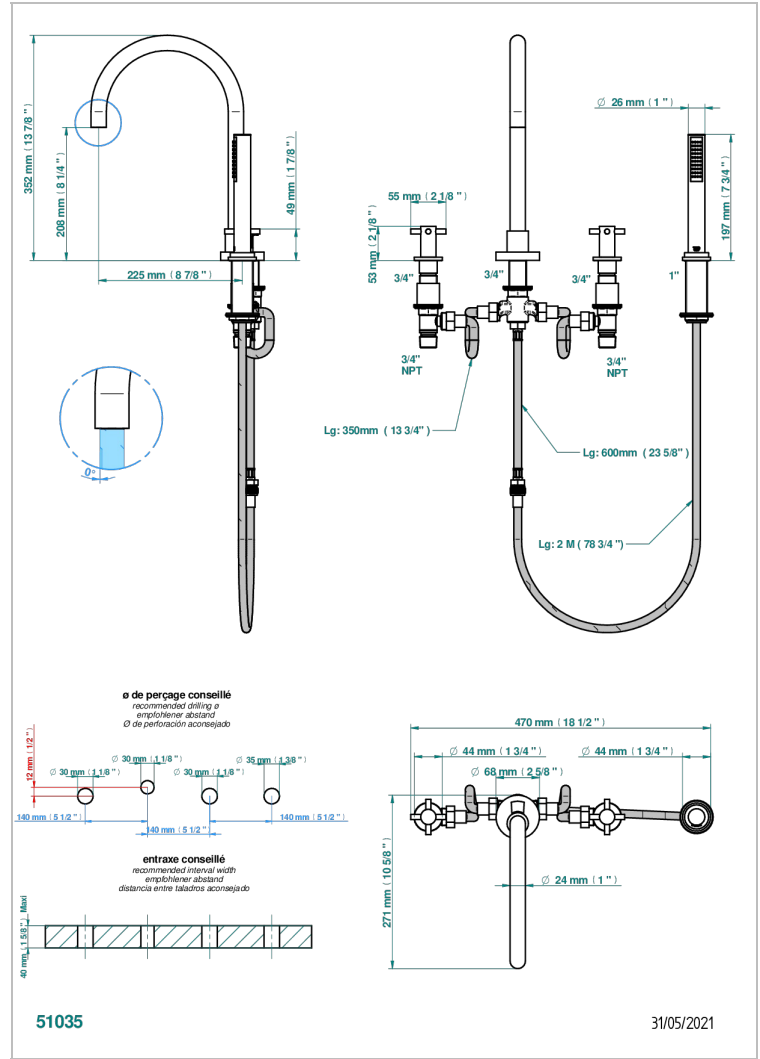

NANO

G5A-112BSGBH

Rim mounted 4-hole bath/shower mixer, diverter to super goliath high spout

CHARACTERISTIC

- ACS : 18ACCLY473
- DVGW : DW-6051CN0459

STANDARDS

AVAILABLE FINITIONS

- Antique nickel - H28
- Black ceram - D30
- Matt chrome - C02
- Matt gold - F07
- Matt nickel (color finish) - C01
- Polished chrome (color finish) - A02

- Polished chrome / Polished gold (color finish) - G02
- Polished gold (color finish) - F01
- Polished nickel - B01
- Soft gold - F30
- Soft matt gold - F31