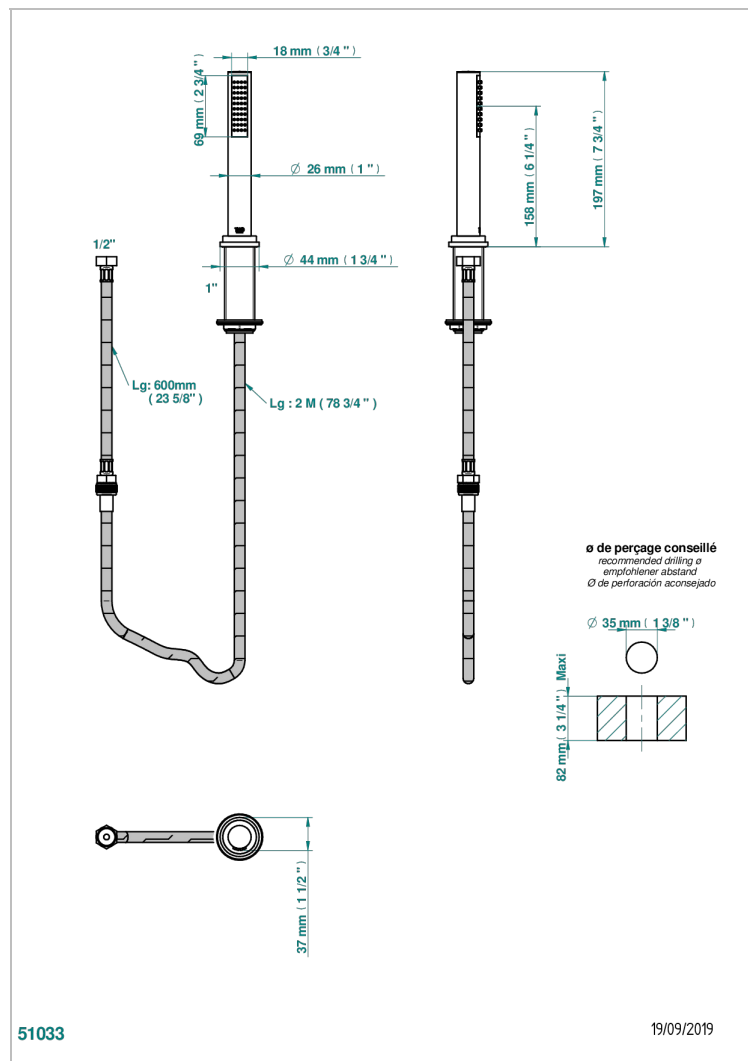

NANO WITH LEVER HANDLES

G5B-60A

Deck mounted hand shower, with hose

CHARACTERISTIC

- ACS : 20ACCLY558

STANDARDS

AVAILABLE FINITIONS

- Black ceram - D30
- Chrome polished - A02
- Chrome polished / gold polished - G02
- Gold mat - F07
- Gold polished - F01
- Matt chrome (American satin) - C02

- Matt nickel (American satin) - C01
- Nickel antique / Sovereign - H28
- Nickel polished - B01
- Soft gold - F30
- Soft matt gold - F31