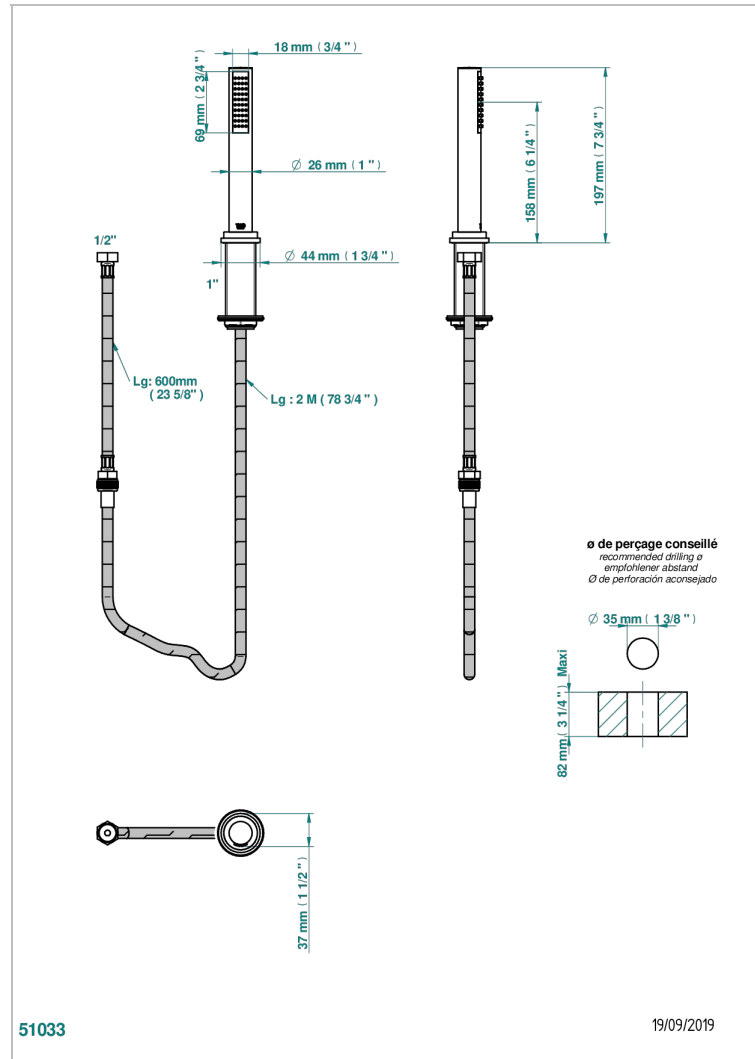

NANO WITH LEVER

G5B-60A

Rim mounted stylised handshower, 2 m hose and angle rest

CHARACTERISTIC

- ACS : 20ACCLY558

STANDARDS

AVAILABLE FINITIONS

- Antique nickel - H28
- Black ceram - D30
- Matt chrome - C02
- Matt gold - F07
- Matt nickel (color finish) - C01
- Polished chrome (color finish) - A02

- Polished chrome / Polished gold (color finish) - G02
- Polished gold (color finish) - F01
- Polished nickel - B01
- Soft gold - F30
- Soft matt gold - F31