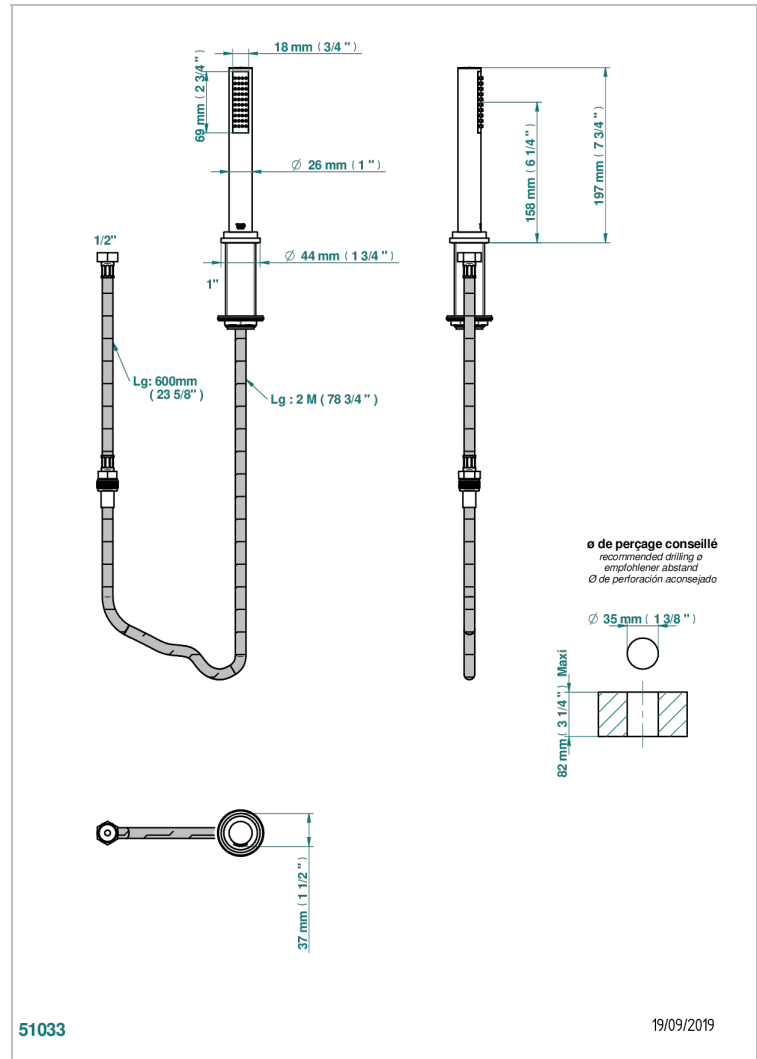

# NANO WITH LEVER

G5B-60A

Rim mounted stylised handshower, 2 m hose and angle rest

## CHARACTERISTIC

- ACS : 20ACCLY558

## AVAILABLE FINITIONS

- Antique nickel - H28
- Black ceram - D30
- Matt chrome - C02
- Matt gold - F07
- Matt nickel (color finish) - C01
- Polished chrome (color finish) - A02

- Polished chrome / Polished gold (color finish) - G02
- Polished gold (color finish) - F01
- Polished nickel - B01
- Soft gold - F30
- Soft matt gold - F31