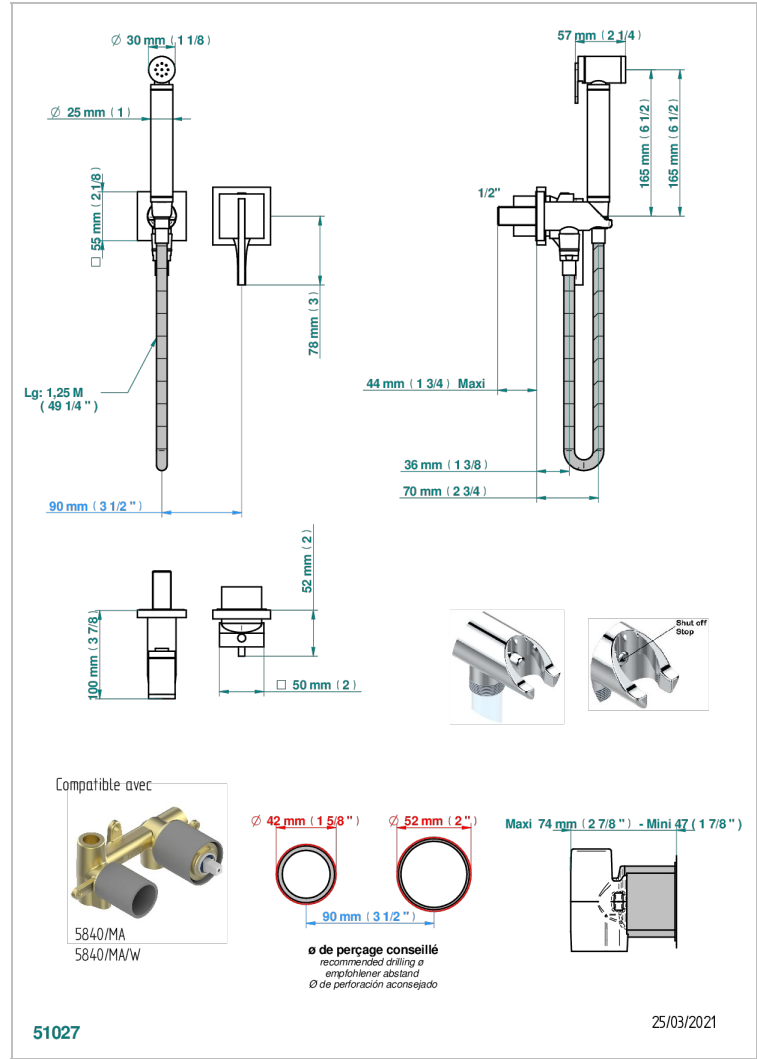

Trim only for WC douche including: trigger spray, wall mounted single lever mixer, reinforced hose (1.25m), wall outlet with integrated elbow with safety stopper

CHARACTERISTIC

- ACS : 19ACCLY412

TECHNICAL SPECS

- Recommandé : 3 bars (max. 5 bars) - Advised : 43,5 psi (max. 72 psi)
- 9,5 l/min à 3 bars (2.5 gpm at 43.5 psi)

STANDARDS

RELATED SKU'S

- Ref. G00-5840/MA Rough parts for concealed wall-mounted mixer with 1/2" outlet