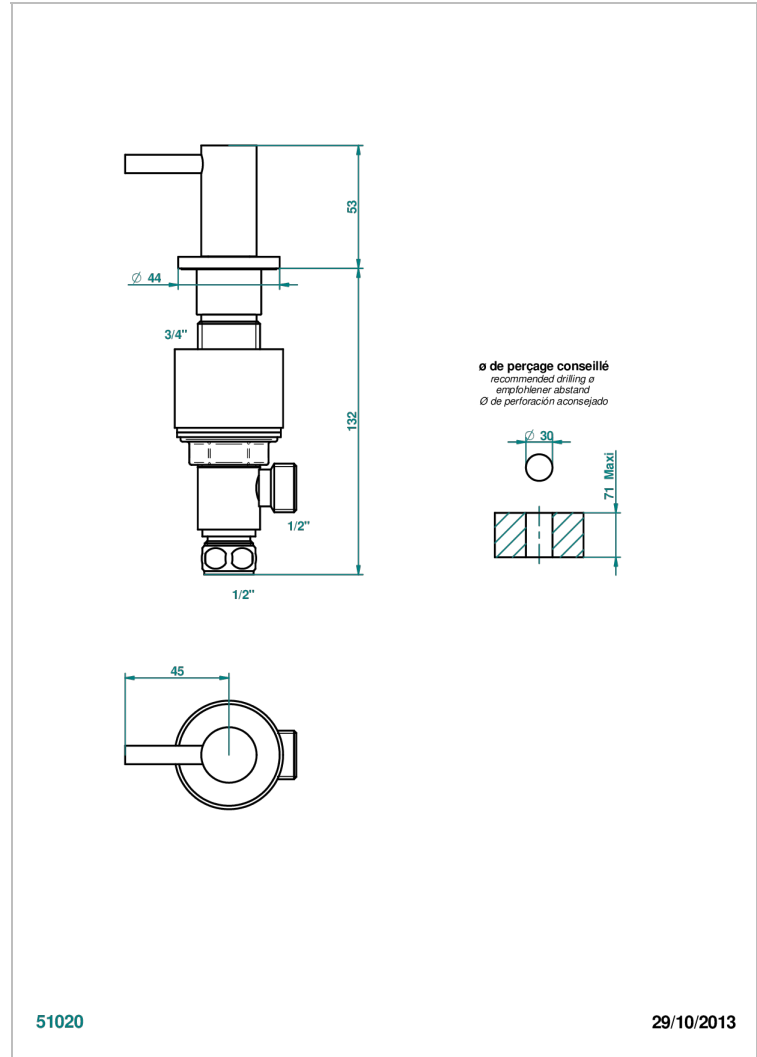

NANO WITH LEVER

G5B-35/H

Rim mounted 1/2" valve, hot

51020

29/10/2013

CHARACTERISTIC

- Nano with lever
- Rim mounted 1/2" valve, hot

AVAILABLE FINITIONS

Antique nickel - H28
Black ceram - D30
Matt chrome - C02
Matt gold - F07
Matt nickel (color finish) - C01
Polished chrome (color finish) - A02

Polished chrome / Polished gold (color finish) - G02
Polished gold (color finish) - F01
Polished nickel - B01
Soft gold - F30
Soft matt gold - F31