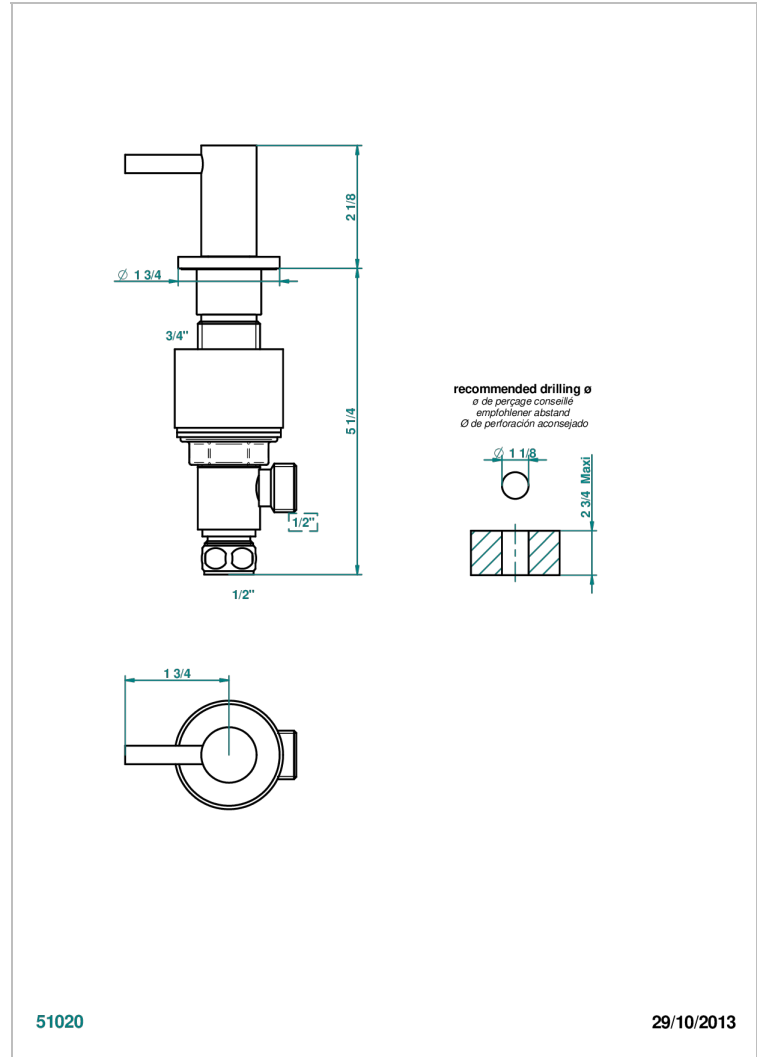

NANO WITH LEVER

G5B-35/H

Rim mounted 1/2" valve, hot

51020

29/10/2013

CHARACTERISTIC

- Nano with lever
- Rim mounted 1/2" valve, hot

AVAILABLE FINITIONS

Antique nickel - H28
Black ceram - D30
Matt chrome - C02
Matt gold - F07
Matt nickel (color finish) - C01
Polished chrome (color finish) - A02

Polished chrome / Polished gold (color finish) - G02
Polished gold (color finish) - F01
Polished nickel - B01
Soft gold - F30
Soft matt gold - F31